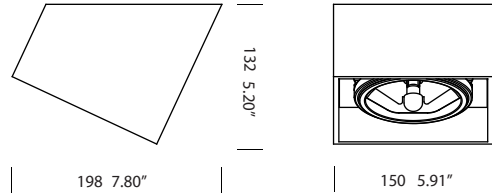

25° SPOT

Ceiling

TYPE:

PROJECT NAME:

25° spot

brushed aluminium
grey painted
white painted
black painted

T75C1HAB
T75C1HGL
T75C1HWL
T75C1HZL

SPECIFICATION SHEET

tossB®

A **Luminart** BRAND

WWW.TOSSBLIGHTING.COM
Last updated: 2/20/20