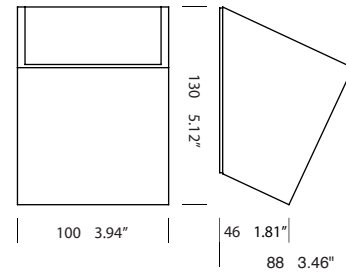

25° WALL

TYPE:

Wall Sconces

PROJECT NAME:

25° wall LED

brushed aluminium
grey painted
white painted
black painted

T75A1DAB
T75A1DGL
T75A1DWL
T75A1DZL

SPECIFICATION SHEET

tossB®

A **Luminart** BRAND

WWW.TOSSBLIGHTING.COM
Last updated: 2/20/20