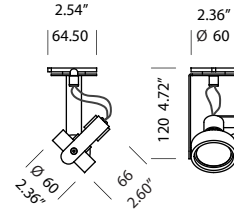

brushed aluminium
grey painted
white painted
black painted

T23C4HAB
T23C4HGL
T23C4HWL
T23C4HZL

SPECIFICATION SHEET

tossB[®]

A **Luminart** BRAND

WWW.TOSSBLIGHTING.COM
Last updated: 2/20/20