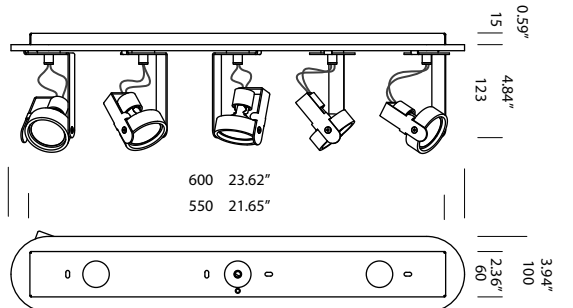

brushed aluminium  
grey painted  
white painted  
black painted

T37C3HAB  
T37C3HGL  
T37C3HWL  
T37C3HZL

bang 5 120V

brushed aluminium  
grey painted  
white painted  
black painted

T37C1HAB  
T37C1HGL  
T37C1HWL  
T37C1HZL