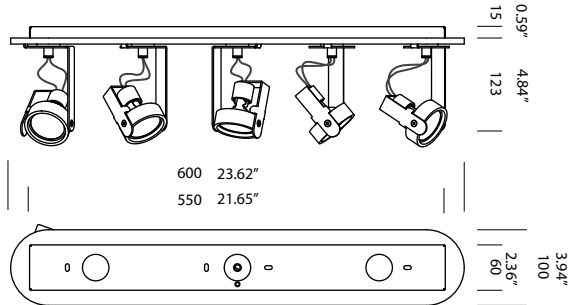

# BANG 5

Ceiling

TYPE:

PROJECT NAME:

bang 5 12V base H15 mm

brushed aluminium  
grey painted  
white painted  
black painted

T37C2HAB  
T37C2HGL  
T37C2HWL  
T37C2HZL

bang 5 12V base H40 mm