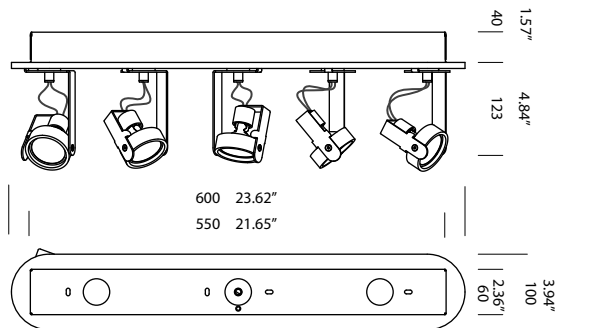

BANG 5

Ceiling

TYPE:

PROJECT NAME:

bang 5 12V base H15 mm

brushed aluminium
grey painted
white painted
black painted

T37C2HAB
T37C2HGL
T37C2HWL
T37C2HZL

bang 5 12V base H40 mm

brushed aluminium
grey painted
white painted
black painted

T37C3HAB
T37C3HGL
T37C3HWL
T37C3HZL

bang 5 120V

brushed aluminium
grey painted
white painted
black painted

T37C1HAB
T37C1HGL
T37C1HWL
T37C1HZL

SPECIFICATION SHEET

tossB

WWW.TOSSBLIGHTING.COM

Last updated: 2/20/20

A **Luminart** BRAND