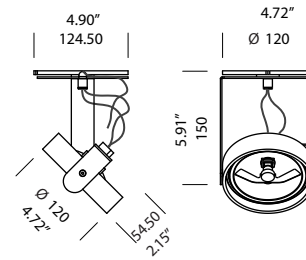

BIG BANG 1

TYPE:

Ceiling

PROJECT NAME:

big bang 1 AR111

brushed aluminium
grey painted
white painted
black painted

T23C1HAB
T23C1HGL
T23C1HWL
T23C1HZL