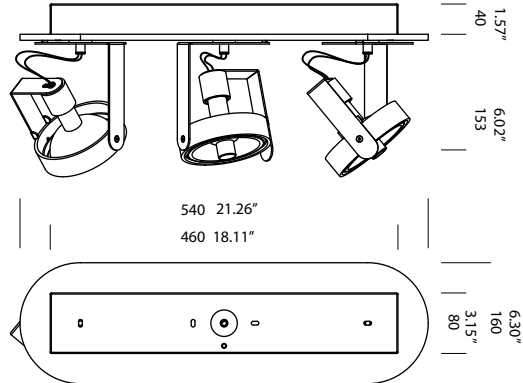

# BIG BANG 3

Ceiling

TYPE:

PROJECT NAME:

big bang 3 CDMR111

brushed aluminium  
grey painted  
white painted  
black painted

T40C4OAB  
T40C4OGL  
T40C4OWL  
T40C4OZL

big bang 3 CDMR111