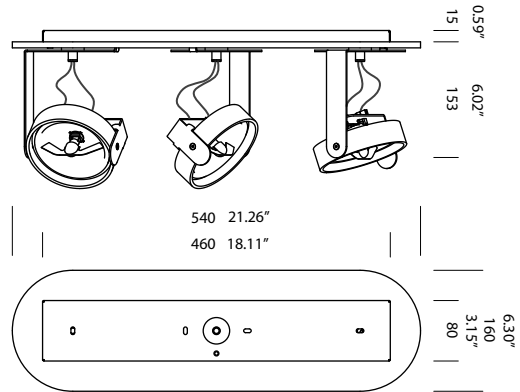

# BIG BANG 3

Ceiling

TYPE:

PROJECT NAME:

big bang 3 AR111 base H15 mm

brushed aluminium  
grey painted  
white painted  
black painted

T40C2HAB  
T40C2HGL  
T40C2HWL  
T40C2HZL

big bang 3 AR111 base H40 mm