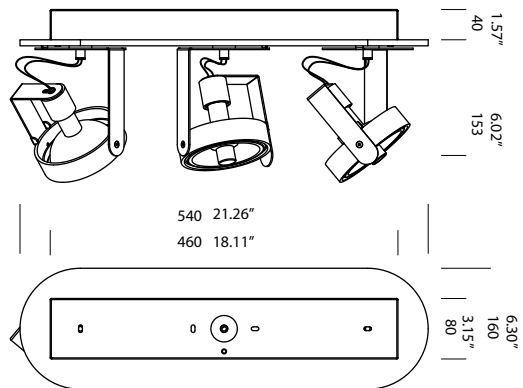

SPECIFICATION SHEET

tossB®

A **Luminart** BRAND

WWW.TOSSBLIGHTING.COM
Last updated: 2/20/20