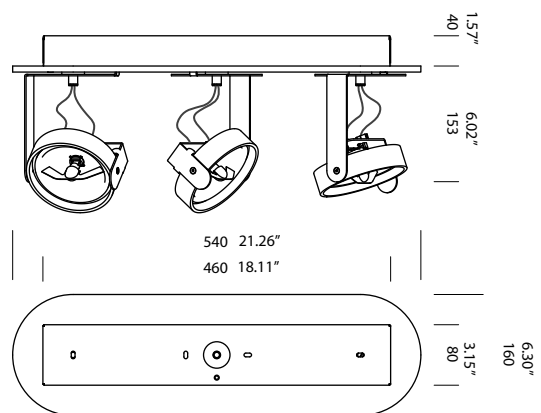

SPECIFICATION SHEET

tossB®

A **Luminart** BRAND

WWW.TOSSBLIGHTING.COM

Last updated: 2/20/20