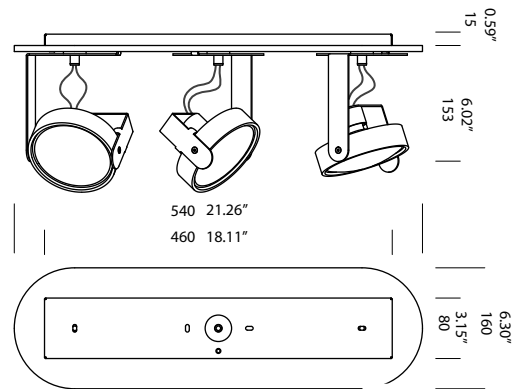

# BIG BANG 3

TYPE:

Ceiling

PROJECT NAME:

big bang 3 ES111

brushed aluminium  
grey painted  
white painted  
black painted

T40C1HAB  
T40C1HGL  
T40C1HWL  
T40C1HZL

SPECIFICATION SHEET