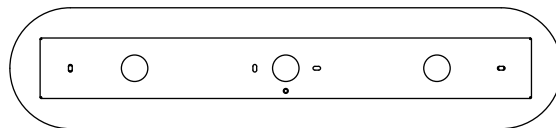

# BIG BANG 4

Ceiling

TYPE:

PROJECT NAME:

big bang 4 AR111 base H15 mm

brushed aluminium  
grey painted  
white painted  
black painted

T41C2HAB  
T41C2HGL  
T41C2HWL  
T41C2HZL

730 28.74"  
650 25.59"

0.59"  
15  
6.02"  
153  
3.15"  
160  
6.30"  
80

big bang 4 AR111 base H40 mm

brushed aluminium  
grey painted  
white painted  
black painted

T41C3HAB  
T41C3HGL  
T41C3HWL  
T41C3HZL

730 28.74"  
650 25.59"

1.57"  
40  
6.02"  
153  
3.15"  
160  
6.30"  
80

SPECIFICATION SHEET

**tossB**

A **Luminart** BRAND

WWW.TOSSBLIGHTING.COM

Last updated: 2/20/20