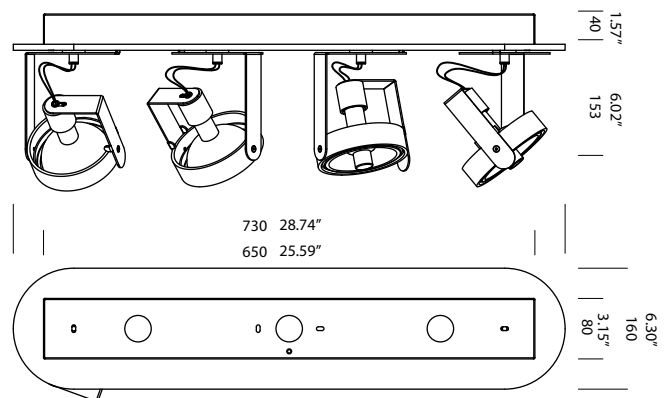

big bang 4 CDMR111

brushed aluminium
grey painted
white painted
black painted

T41C5OAB
T41C5OGL
T41C5OWL
T41C5OZL