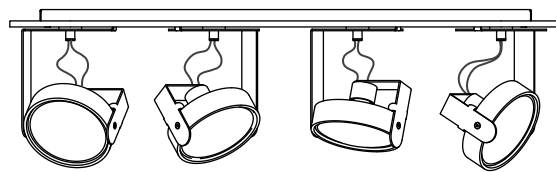

# BIG BANG 4

Ceiling

TYPE:

PROJECT NAME:

big bang 4 ES111

brushed aluminium  
grey painted  
white painted  
black painted

T41C1HAB  
T41C1HGL  
T41C1HWL  
T41C1HZL

0.59"  
15  
6.02"  
153  
6.30"  
160  
3.15"  
80