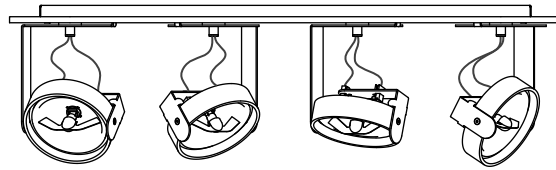

# BIG BANG 4

Ceiling

TYPE:

PROJECT NAME:

big bang 4 AR111 base H15 mm

brushed aluminium  
grey painted  
white painted  
black painted

T41C2HAB  
T41C2HGL  
T41C2HWL  
T41C2HZL

730 28.74"  
650 25.59"