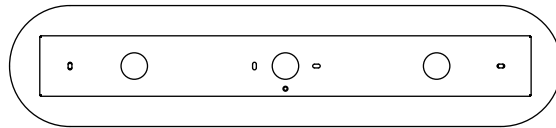

# BIG BANG 4

Ceiling

TYPE:

PROJECT NAME:

big bang 4 AR111 base H15 mm

brushed aluminium  
grey painted  
white painted  
black painted

T41C2HAB  
T41C2HGL  
T41C2HWL  
T41C2HZL

730 28.74"  
650 25.59"

0.59"  
15  
6.02"  
153  
3.15"  
160  
6.30"  
80

big bang 4 AR111 base H40 mm

brushed aluminium  
grey painted  
white painted  
black painted

T41C3HAB  
T41C3HGL  
T41C3HWL  
T41C3HZL

730 28.74"  
650 25.59"