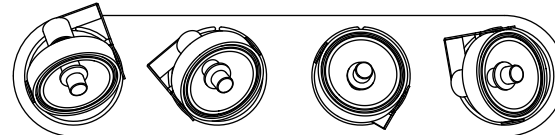

big bang 4 CDMR111

brushed aluminium
grey painted
white painted
black painted

T41C5OAB
T41C5OGL
T41C5OWL
T41C5OZL