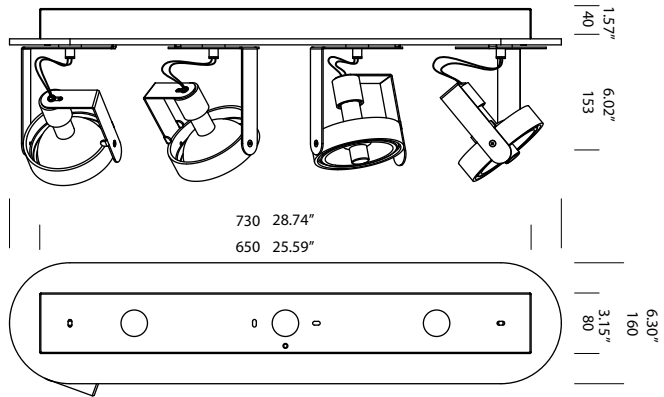

BIG BANG 4

Ceiling

TYPE:

PROJECT NAME:

big bang 4 CDMR111

brushed aluminium
grey painted
white painted
black painted

T41C4OAB
T41C4OGL
T41C4OWL
T41C4OZL