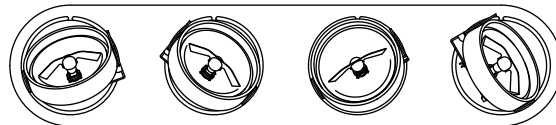

# BIG BANG 4

Ceiling

TYPE:

PROJECT NAME:

big bang 4 AR111 base H15 mm

brushed aluminium  
grey painted  
white painted  
black painted

T41C2HAB  
T41C2HGL  
T41C2HWL  
T41C2HZL

730 28.74"  
650 25.59"

0.59"  
15  
6.02"  
153  
3.15"  
160  
6.30"  
80

big bang 4 AR111 base H40 mm

brushed aluminium  
grey painted  
white painted  
black painted

T41C3HAB  
T41C3HGL  
T41C3HWL  
T41C3HZL

730 28.74"  
650 25.59"