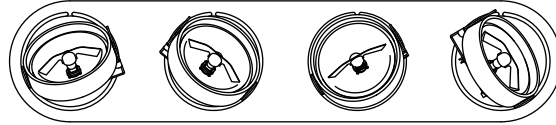

# BIG BANG 4

Ceiling

TYPE:

PROJECT NAME:

big bang 4 AR111 base H15 mm

brushed aluminium  
grey painted  
white painted  
black painted

T41C2HAB  
T41C2HGL  
T41C2HWL  
T41C2HZL

730 28.74"  
650 25.59"