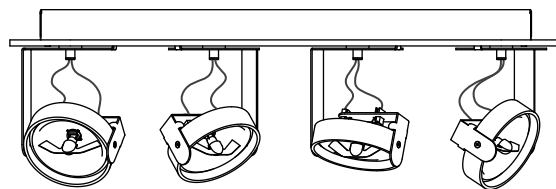

730 28.74"
650 25.59"