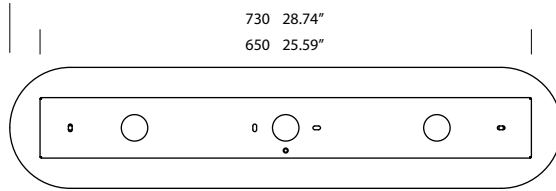

1.57"  
40  
6.02"  
153  
3.15"  
160  
6.30"  
80

SPECIFICATION SHEET

**tossB**

A **Luminart** BRAND

WWW.TOSSBLIGHTING.COM

Last updated: 2/20/20

# BIG BANG 4

Ceiling

TYPE:

PROJECT NAME:

big bang 4 ES111

brushed aluminium  
grey painted  
white painted  
black painted

T41C1HAB  
T41C1HGL  
T41C1HWL  
T41C1HZL

0.59"  
15  
6.02"  
153  
6.30"  
160  
3.15"  
80