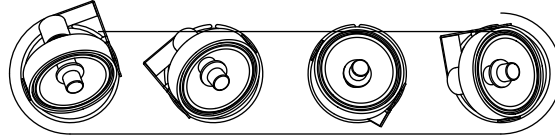

BIG BANG 4

Ceiling

TYPE:

PROJECT NAME:

big bang 4 CDMR111

brushed aluminium
grey painted
white painted
black painted

T41C4OAB
T41C4OGL
T41C4OWL
T41C4OZL