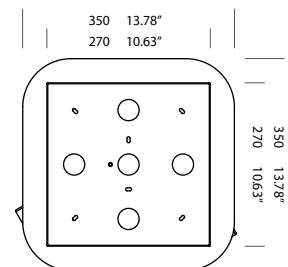

SPECIFICATION SHEET

tossB®

A **Luminart** BRAND

WWW.TOSSBLIGHTING.COM

Last updated: 2/20/20