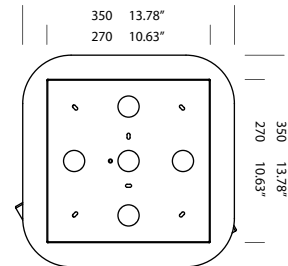

BIG BANG 4 SQUARE

TYPE:

Ceiling

PROJECT NAME:

big bang 4s CDMR111

brushed aluminium
grey painted
white painted
black painted

T43C4OAB
T43C4OGL
T43C4OWL
T43C4OZL

big bang 4s CDMR111

brushed aluminium
grey painted
white painted
black painted

T43C5OAB
T43C5OGL
T43C5OWL
T43C5OZL