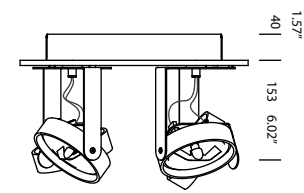

1.57"
40
153 6.02"

350 13.78"
270 10.63"

350 13.78"
270 10.63"

SPECIFICATION SHEET

tossB®

WWW.TOSSBLIGHTING.COM

Last updated: 2/20/20

A **Luminart** BRAND