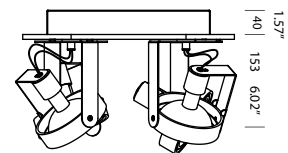

SPECIFICATION SHEET

tossB®

A **Luminart** BRAND

WWW.TOSSBLIGHTING.COM

Last updated: 2/20/20