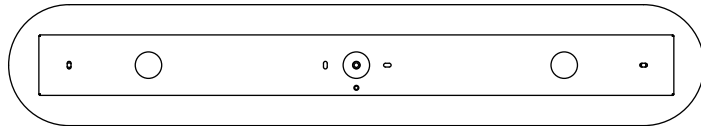

TYPE:

PROJECT NAME:

big bang 5 ES111

brushed aluminium
grey painted
white painted
black painted

T42C1HAB
T42C1HGL
T42C1HWL
T42C1HZL

920 36.22"
840 33.07"

0.59"
15
6.02"
153
6.30"
160
3.15"
80

SPECIFICATION SHEET