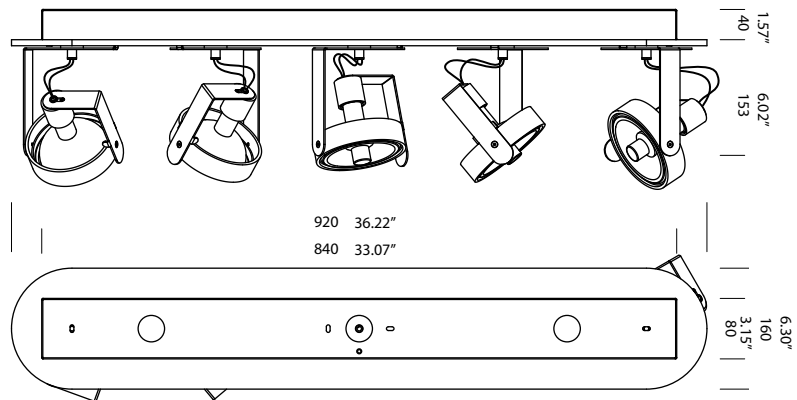

big bang 5 CDMR111

brushed aluminium
grey painted
white painted
black painted

T42C5OAB
T42C5OGL
T42C5OWL
T42C5OZL