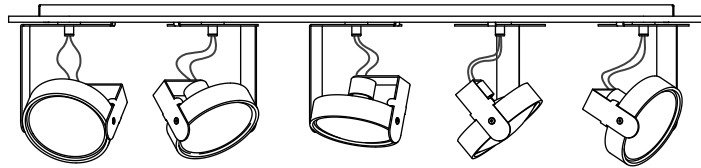

TYPE:

PROJECT NAME:

big bang 5 ES111

brushed aluminium
grey painted
white painted
black painted

T42C1HAB
T42C1HGL
T42C1HWL
T42C1HZL

920 36.22"
840 33.07"

0.59"
15
6.02"
153
6.30"
160
3.15"
80

SPECIFICATION SHEET