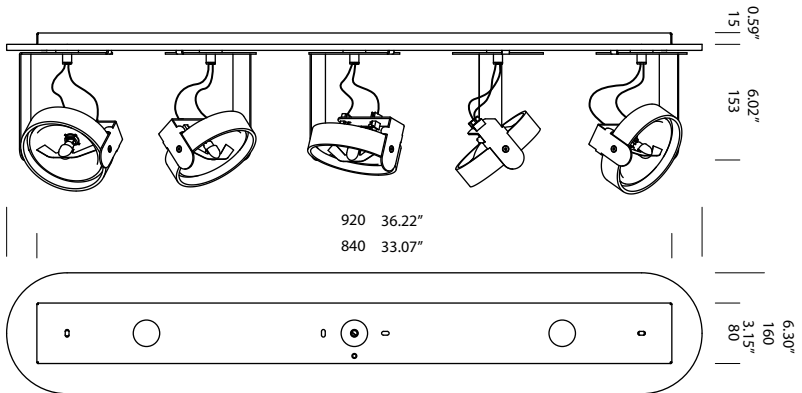

BIG BANG 5

Ceiling

TYPE:

PROJECT NAME:

big bang 5 AR111 base H15 mm

brushed aluminium
grey painted
white painted
black painted

T42C2HAB
T42C2HGL
T42C2HWL
T42C2HZL