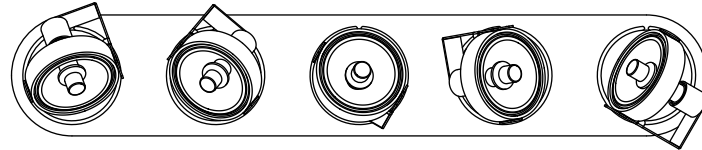

big bang 5 CDMR111

brushed aluminium
grey painted
white painted
black painted

T42C5OAB
T42C5OGL
T42C5OWL
T42C5OZL