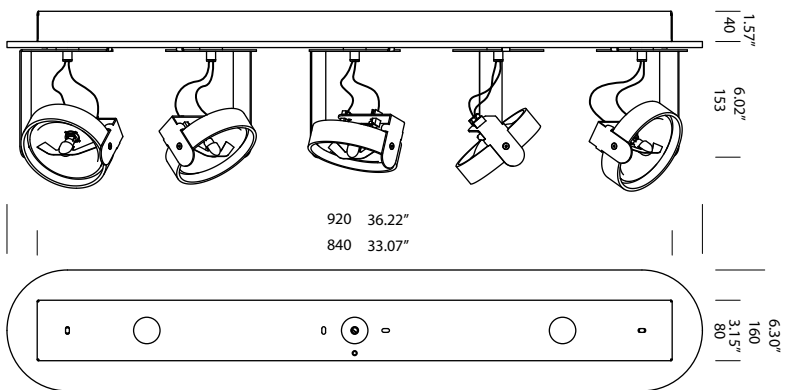

big bang 5 AR111 base H40 mm

brushed aluminium
grey painted
white painted
black painted

T42C3HAB
T42C3HGL
T42C3HWL
T42C3HZL