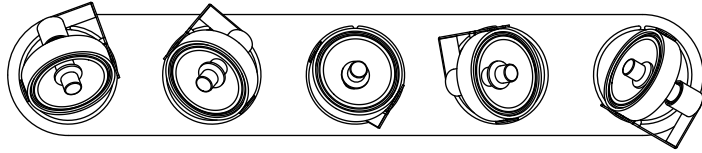

BIG BANG 5

Ceiling

TYPE:

PROJECT NAME:

big bang 5 CDMR111

brushed aluminium
grey painted
white painted
black painted

T42C4OAB
T42C4OGL
T42C4OWL
T42C4OZL