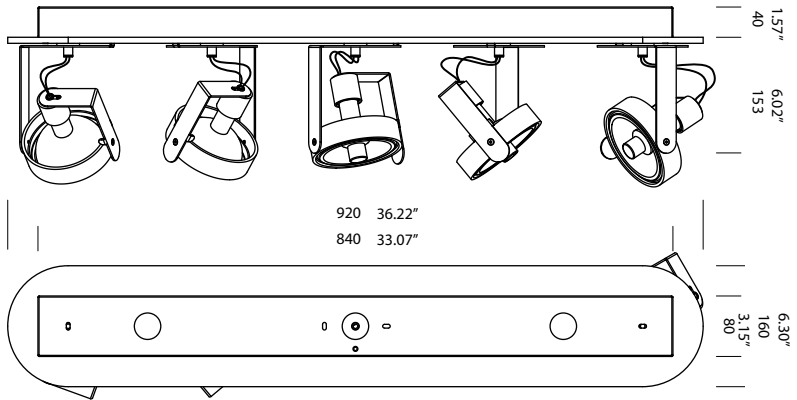

BIG BANG 5

Ceiling

TYPE:

PROJECT NAME:

big bang 5 CDMR111

brushed aluminium
grey painted
white painted
black painted

T42C4OAB
T42C4OGL
T42C4OWL
T42C4OZL