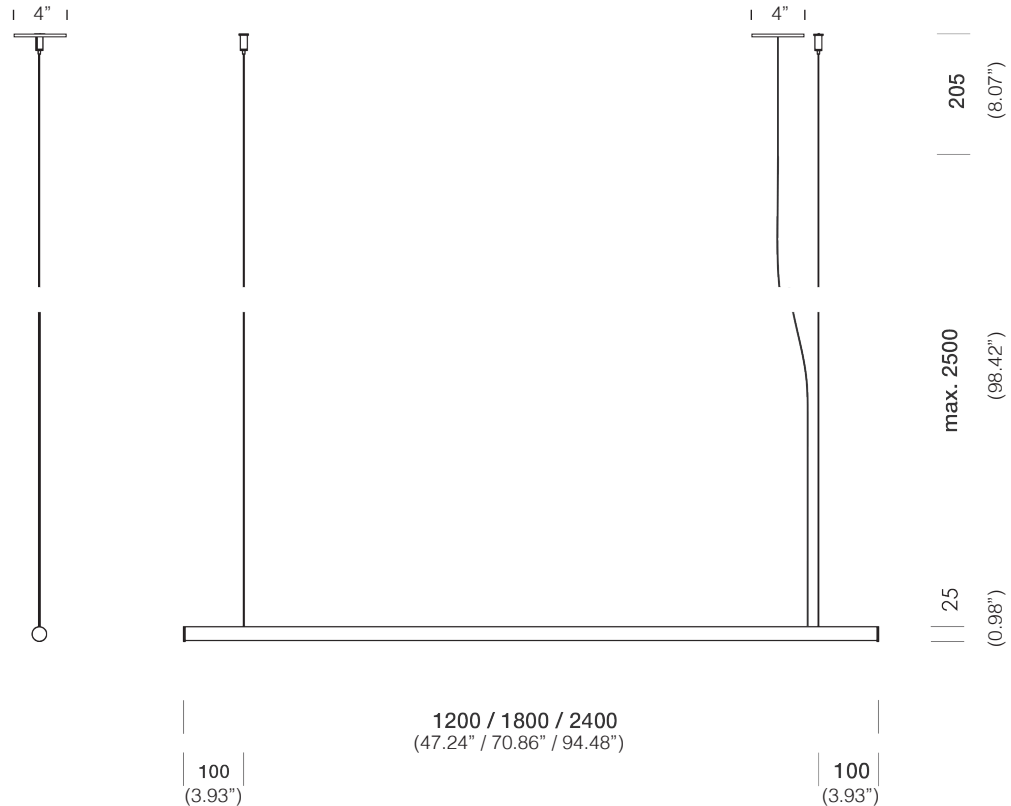

### boomer line 2400 3000K (2680 Lumens)

white painted  
black painted

**T86H12DWLD**  
**T86H12DZLD**

### boomer line 2400 2700K (2680 Lumens)

white painted  
black painted

**T86H11DWLD**  
**T86H11DZLD**

SPECIFICATION SHEET