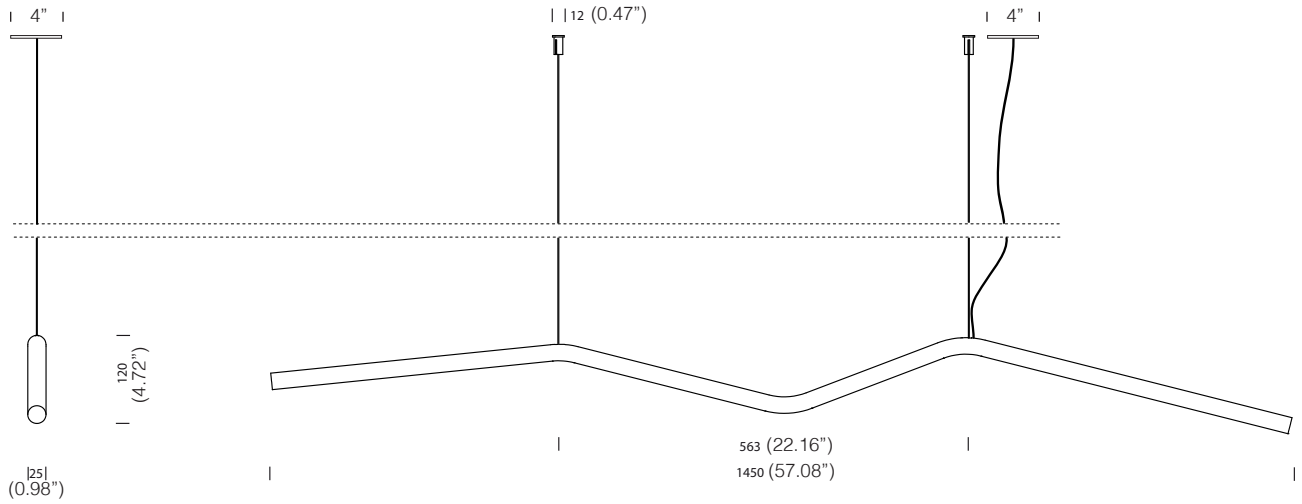

BOOMER

SUSPENSION

TYPE:

PROJECT NAME:

boomer 3000K (1680 Lumens)

white painted
black painted

T86H1DWLD
T86H1DZLD

boomer 2400K (1680 Lumens)

white painted
black painted

T86H2DWLD
T86H2DZLD

boomer 2700K (1680 Lumens)

white painted
black painted

T86H5DWLD
T86H5DZLD

ORDERING INFO

Model (Order Code)	Finish	LED	Voltage/Dimming
	☐ White	☐ 2400K	☐ 120V Phase Dimming (Integral Driver)
	☐ Black	☐ 2700K	☐ 120V 0-10V Dimming (Remote Driver)
		☐ 3000K	☐ 277V 0-10V Dimming (Remote Driver)

SPECIFICATION SHEET

tossB®

A **Luminart** BRAND

WWW.TOSSBLIGHTING.COM

Last updated: 07/29/21