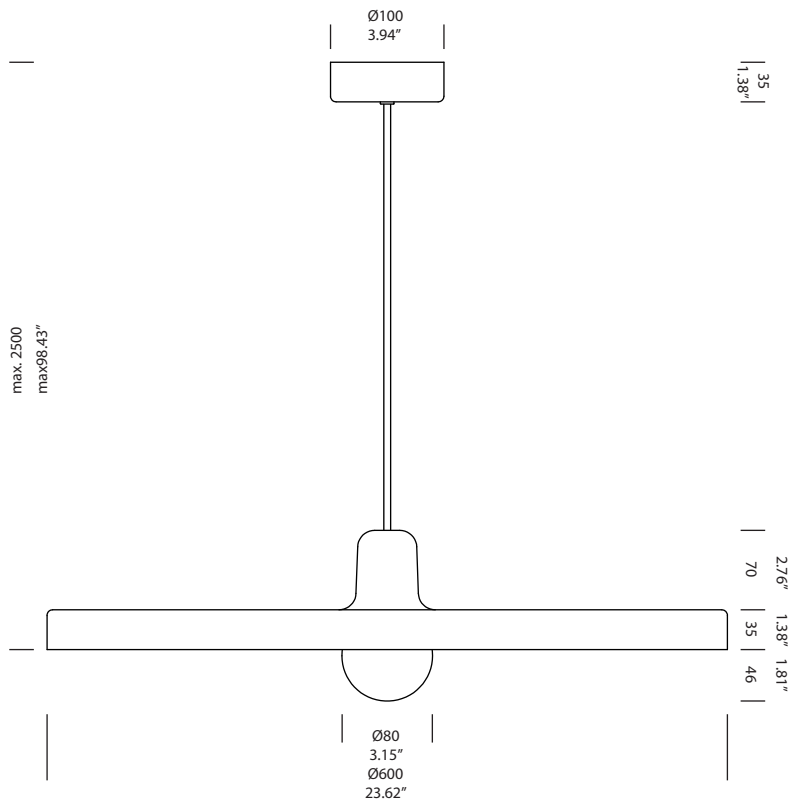

DISK

SUSPENSION

TYPE:

PROJECT NAME:

design by Jean-François d'or

A large saucer of golden light, gently diffusing throughout your room, like the shimmering sound of a gong. As a hanging lamp above a table, the 'disk' creates a warm and intimate atmosphere, almost as if you were sitting in a secluded alcove. By adjusting the height of the 'disk' above the floor, you can vary the overall strength of the lighting. Brilliant rays of bright light will flood over all your interior surfaces. The 'disk' can also be used as a wall or ceiling lamp.

PROJECT NAME:

disk hanging

white / white painted

T66H1IWLWL

Installation note: Comes with a 4" backplate that mounts to a standard junction box

SPECIFICATION SHEET

tossB[®]

A **Luminart** BRAND