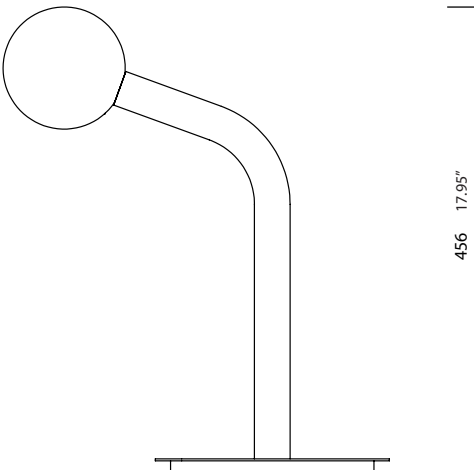

DOT TABLE/FLOOR

TYPE:

Table/Floor

PROJECT NAME:

design by Sylvain Willenz

The 'dot' series is a collection of lamps, which all share a distinctive and simple feature. Each lamp consists of a bent tube, ending with a white opal glass sphere. The result, whether table lamp; sole or multiple branched chandelier or floor lamp stands out, thanks to its minimal and graphic identity.

SPECIFICATION SHEET

tossB[®]

A **Luminart** BRAND

WWW.TOSSBLIGHTING.COM
Last updated: 2/20/20

DOT TABLE/FLOOR

TYPE:

Table/Floor

PROJECT NAME:

dot table

white painted
black painted

T93T1HWL
T93T1HZL

D120
D4.72"

380 14.96"

dot floor

white painted
black painted

T93F1HWL
T93F1HZL

D120
D4.72"

380 14.96"

230
9.06"

456 17.95"

1300 51.20"

SPECIFICATION SHEET

tossB[®]

A **Luminart** BRAND