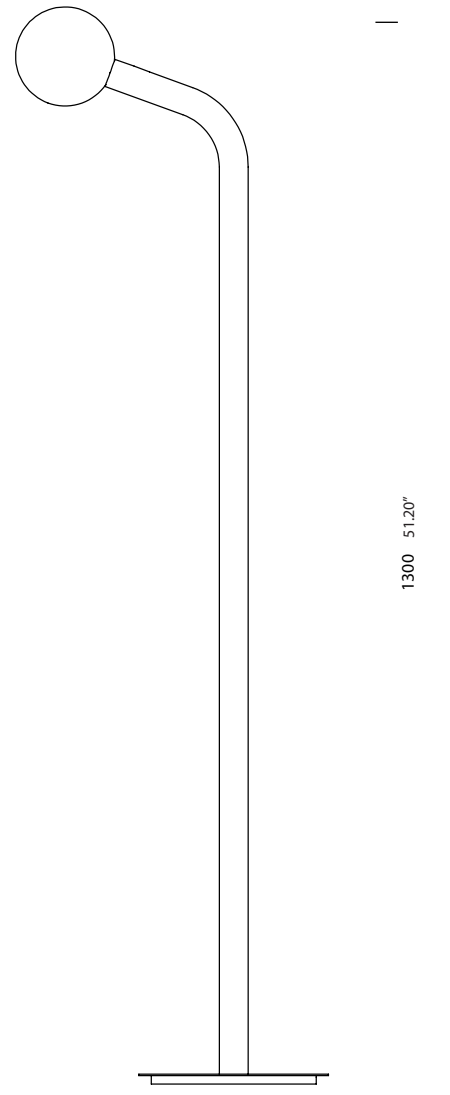

DOT TABLE/FLOOR

TYPE:

Table/Floor

PROJECT NAME:

design by Sylvain Willenz

The 'dot' series is a collection of lamps, which all share a distinctive and simple feature. Each lamp consists of a bent tube, ending with a white opal glass sphere. The result, whether table lamp; sole or multiple branched chandelier or floor lamp stands out, thanks to its minimal and graphic identity.

SPECIFICATION SHEET

tossB[®]

A **Luminart** BRAND

WWW.TOSSBLIGHTING.COM
Last updated: 2/20/20

DOT TABLE/FLOOR

TYPE:

Table/Floor

PROJECT NAME:

dot table

white painted
black painted

T93T1HWL
T93T1HZL

D120
D4.72"

380 14.96"

dot floor

white painted
black painted

T93F1HWL
T93F1HZL

D120
D4.72"

380 14.96"

230
9.06"

456 17.95"

1300 51.20"

SPECIFICATION SHEET

tossB[®]

A **Luminart** BRAND