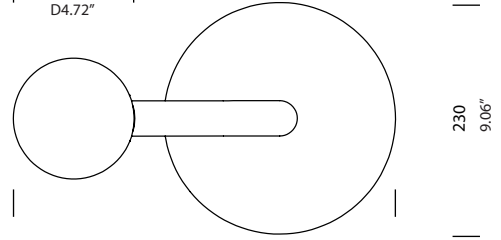

DOT TABLE/FLOOR

TYPE:

Table/Floor

PROJECT NAME:

design by Sylvain Willenz

The 'dot' series is a collection of lamps, which all share a distinctive and simple feature. Each lamp consists of a bent tube, ending with a white opal glass sphere. The result, whether table lamp; sole or multiple branched chandelier or floor lamp stands out, thanks to its minimal and graphic identity.

SPECIFICATION SHEET

tossB[®]

A **Luminart** BRAND

WWW.TOSSBLIGHTING.COM
Last updated: 2/20/20

DOT TABLE/FLOOR

TYPE:

Table/Floor

PROJECT NAME:

dot table

white painted
black painted

T93T1HWL
T93T1HZL

D120
D4.72"

380 14.96"

dot floor

white painted
black painted

T93F1HWL
T93F1HZL

D120
D4.72"

380 14.96"

230
9.06"

456 17.95"

1300 51.20"

SPECIFICATION SHEET

tossB[®]

A **Luminart** BRAND