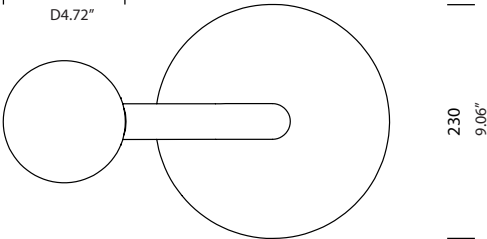

dot table

white painted
black painted

T93T1HWL
T93T1HZL

D120
D4.72"

380 14.96"

dot floor

white painted
black painted

T93F1HWL
T93F1HZL

D120
D4.72"

380 14.96"

230
9.06"

456 17.95"

1300 51.20"

SPECIFICATION SHEET

tossB[®]

A **Luminart** BRAND