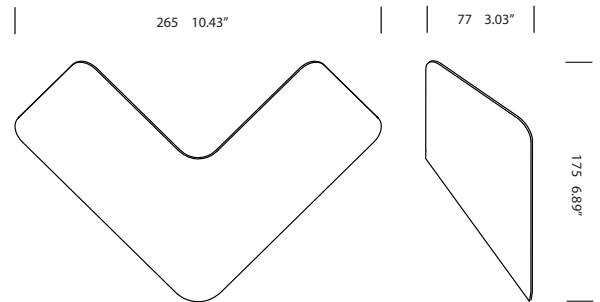

fly big (600 Lumens)

LED	120V	4.8W		

grey painted
white painted
black painted

T88A2DGL
T88A2DWL
T88A2DZL