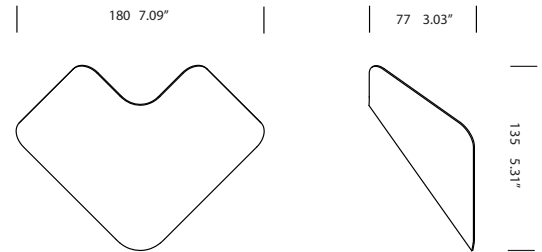

FLY

Wall Sconces/Ceiling

TYPE:

PROJECT NAME:

fly (600 Lumens)

LED	120V	4.8W		

grey painted
white painted
black painted

T88A1DGL
T88A1DWL
T88A1DZL