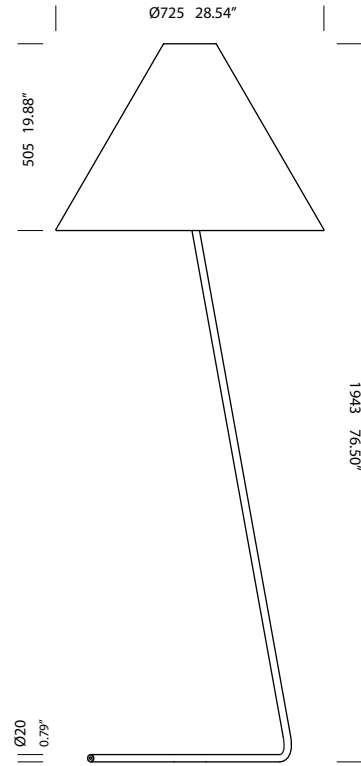

HAT

Floor

TYPE:

PROJECT NAME:

design by Alain Monnens

At first glance, the 'hat' appears to be a classic-style floor lamp—but it is much more than that! The elegant one-piece base supports a supremely functional shade. Because of the original manner in which this shade is mounted, it can easily be swivelled into a new position, turning your “downlighter” into an “uplighter”. Both the shade and the base are offered in three different colours, which can be freely combined with each other.

hat base

grey painted
white painted
black painted

T65F1IGL
T65F1IWL
T65F1IZL

hat shade

white
black

TS65W
TS65B

SPECIFICATION SHEET

tossB[®]