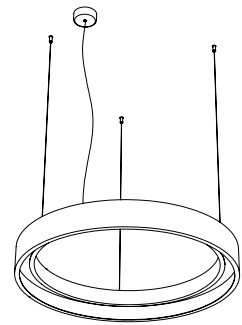

HOOP

SUSPENSION

TYPE:

PROJECT NAME:

hoop 600 suspension

voltage	120V
lumen	2520 (24W) / 3960 (36W)
class	1
gear	incorporated
diameter	600 mm (23.62")
height	90 (max 2500) mm (3.94")
finishing	white painted

order code	
3000K 24W	T78H6DWL
3000K 36W	T78H10DWL

** 2700K on request

hoop 950 suspension

voltage	120V
lumen	2160 (22W) 4280 (40W) 6600 (60W)
class	1
gear	incorporated
diameter	950 mm (37.4")
height	120 (max 2500) mm (4.72")
finishing	white painted