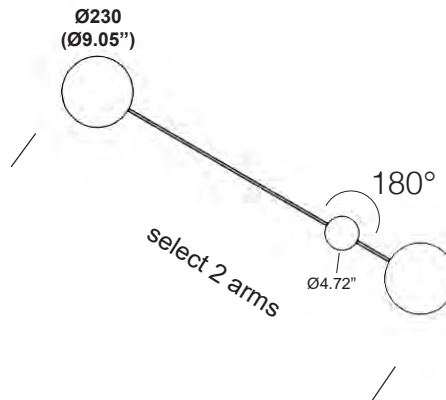

ROUND CONTROL

CEILING/WALL

TYPE:

PROJECT NAME:

2 arms example

round control 2