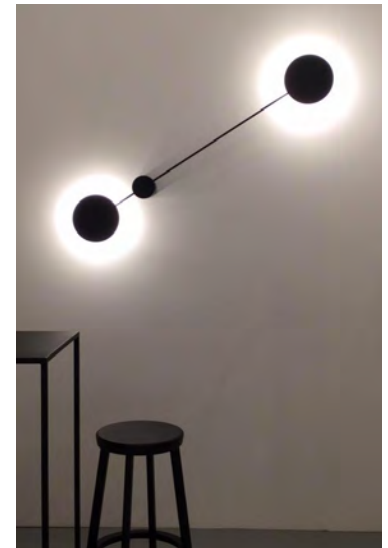

distance from arms to ceiling: 4"

distance between each arm hole:
4" on 4x arm base, 2.66" on 6x arm base

voltage	120V
gear	incorporated (TRIAC)
diameter	120 mm (4.72")
height	160 mm (6.29")

order code base 2-arm

white	T100H1DWL
black	T100H1DZL

order code base 4-arm

white	T100H2DWL
black	T100H2DZL

order code base 6-arm

white	T100H3DWL
black	T100H3DZL

round control arm 1

Ø230
(Ø9.05")

lamp type	LED
colour temp.	2700K
max. watt	13W
voltage	350mA
lumens	1546
gear	not incorporated
length	370 mm (14.56")
height	230 mm (9.05")

order code

white	T100P1DWL
black	T100P1DZL

round control arm 2

Ø230
(Ø9.05")

lamp type	LED
colour temp.	2700K
max. watt	13W
voltage	350mA
lumens	1546
gear	not incorporated
length	510 mm (20.07")
height	230 mm (9.05")

order code

white	T100P2DWL
black	T100P2DZL

round control arm 3

Ø230
(Ø9.05")

lamp type	LED
colour temp.	2700K
max. watt	13W
voltage	350mA
lumens	1546
gear	not incorporated
length	660 mm (25.98")
height	230 mm (9.05")

order code

white	T100P3DWL
black	T100P3DZL

round control arm 4

Ø230
(Ø9.05")

lamp type	LED
colour temp.	2700K
max. watt	13W
voltage	350mA
lumens	1546
gear	not incorporated
length	810 mm (31.88")
height	230 mm (9.05")

order code

white	T100P4DWL
black	T100P4DZL

round control arm 5

Ø230
(Ø9.05")

lamp type	LED
colour temp.	2700K
max. watt	13W
voltage	350mA
lumens	1546
gear	not incorporated
length	960 mm (37.79")
height	230 mm (9.05")

order code

white	T100P5DWL
black	T100P5DZL

SPECIFICATION SHEET

ORDERING INFO

Model (Order Code)

Voltage

Dimming

Please note:

277V is only compatible with 0-10V dimming

1. ☐ 120V
   ☐ 277V

1. ☐ LTE (Leading/Trailing Edge Dim)
   ☐ 010V (0-10V)

Installation note: Comes with a 4" backplate that mounts to a standard junction box

tossB®

WWW.TOSSBLIGHTING.COM

Last updated: 07/29/21

A **Luminart** BRAND