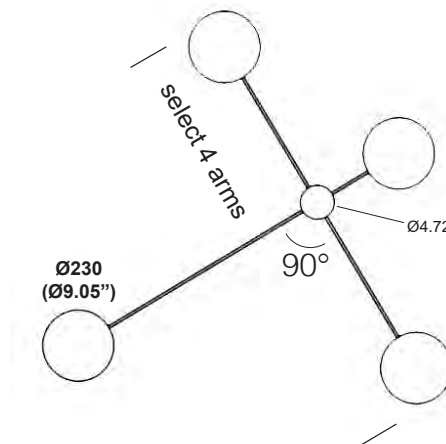

4 arms example

round control 4