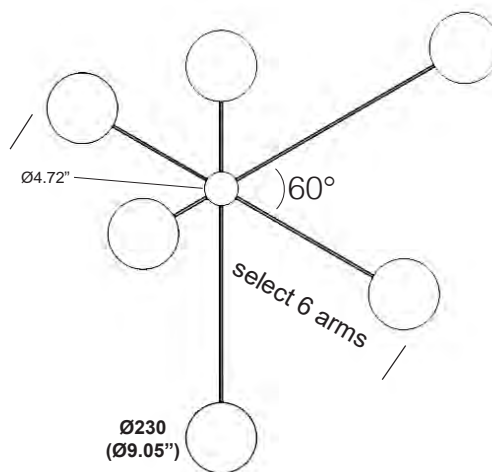

lamp type	LED
colour temp.	2700K
max. watt	13W
voltage	350mA
lumens	1546
gear	not incorporated
length	510 mm (20.07")
height	230 mm (9.05")

order code

white	T100P2DWL
black	T100P2DZL

round control arm 3

Ø230
(Ø9.05")

lamp type	LED
colour temp.	2700K
max. watt	13W
voltage	350mA
lumens	1546
gear	not incorporated
length	660 mm (25.98")
height	230 mm (9.05")

order code

white	T100P3DWL
black	T100P3DZL

round control arm 4

Ø230
(Ø9.05")

lamp type	LED
colour temp.	2700K
max. watt	13W
voltage	350mA
lumens	1546
gear	not incorporated
length	810 mm (31.88")
height	230 mm (9.05")

order code

white	T100P4DWL
black	T100P4DZL

round control arm 5

Ø230
(Ø9.05")

2 arms example

round control 2

4 arms example

round control 4

6 arms example

round control 6

SPECIFICATION SHEET

tossB®