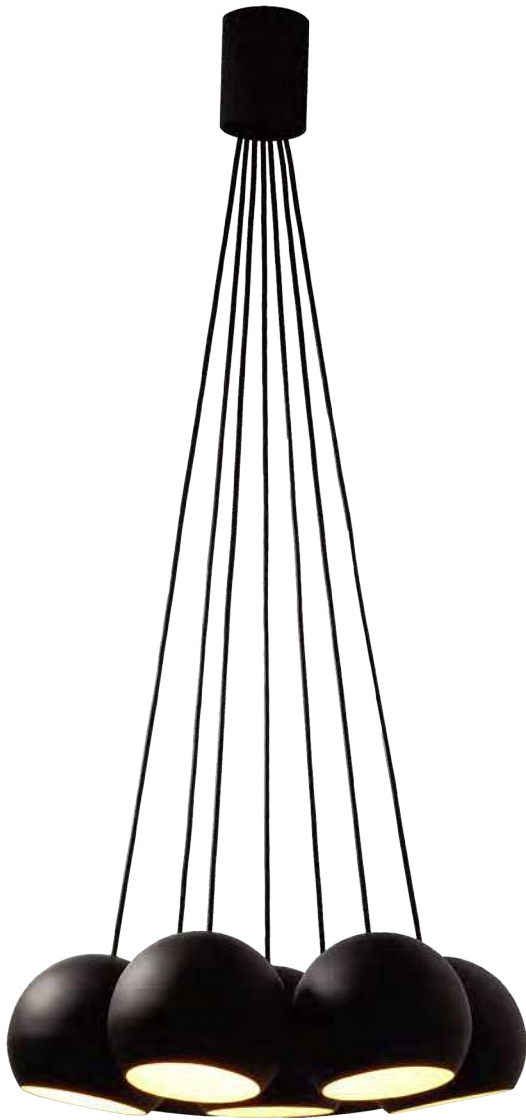

SPHERE 7

SUSPENSION

TYPE:

PROJECT NAME:

design by Alain Monnens

sphere 7

white / white painted
black / white painted

T46H3IWL
T46H3IZL

Installation note: Comes with a 4" backplate that mounts to a standard junction box

SPECIFICATION SHEET

The 'Sphere' is available in various different forms: a table or floor lamp, a single hanging lamp, a triple hanging lamp, a seven-armed hanging lamp, a wall lamp and a wall lamp with plug. This versatility means that the 'Sphere' is easy to combine in almost any interior. Its soft light and its simple but elegant outline bring a warm ambiance to every room. The 'soft touch' finishing gives an added dimension to a design concept which feels instinctively relaxing.