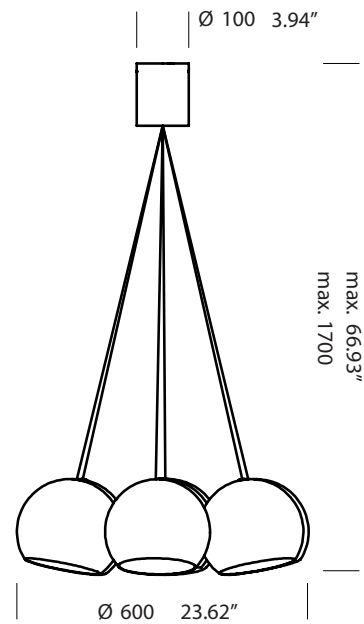

SPHERE 7

SUSPENSION

TYPE:

PROJECT NAME:

design by Alain Monnens

sphere 7

white / white painted
black / white painted

T46H3IWL
T46H3IZL

Installation note: Comes with a 4" backplate that mounts to a standard junction box

SPECIFICATION SHEET

The 'Sphere' is available in various different forms: a table or floor lamp, a single hanging lamp, a triple hanging lamp, a seven-armed hanging lamp, a wall lamp and a wall lamp with plug. This versatility means that the 'Sphere' is easy to combine in almost any interior. Its soft light and its simple but elegant outline bring a warm ambiance to every room. The 'soft touch' finishing gives an added dimension to a design concept which feels instinctively relaxing.