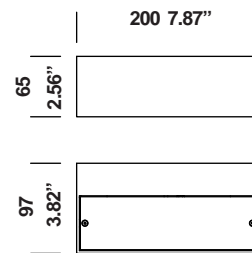

TIBO BIG LED

TYPE:

Wall Sconces

PROJECT NAME:

tibo big LED

LED	2700K	800lm+ 800lm	120V	8W+ 8W			

not dimmable

brushed aluminium	T27A1DAB
chrome	T27A1DAP
grey painted	T27A1DGL
white painted	T27A1DWL
black painted	T27A1DZL

dimmable (triac)

brushed aluminium	T27A1DABD
chrome	T27A1DAPD
grey painted	T27A1DGLD
white painted	T27A1DWLD
black painted	T27A1DZLD

dimmable (push/1-10V)

brushed aluminium	T27A1DABDP
chrome	T27A1DAPDP
grey painted	T27A1DGLDP
white painted	T27A1DWLDP
black painted	T27A1DZLDP

SPECIFICATION SHEET

tossB®

A **Luminart** BRAND

WWW.TOSSBLIGHTING.COM
Last updated: 2/20/20