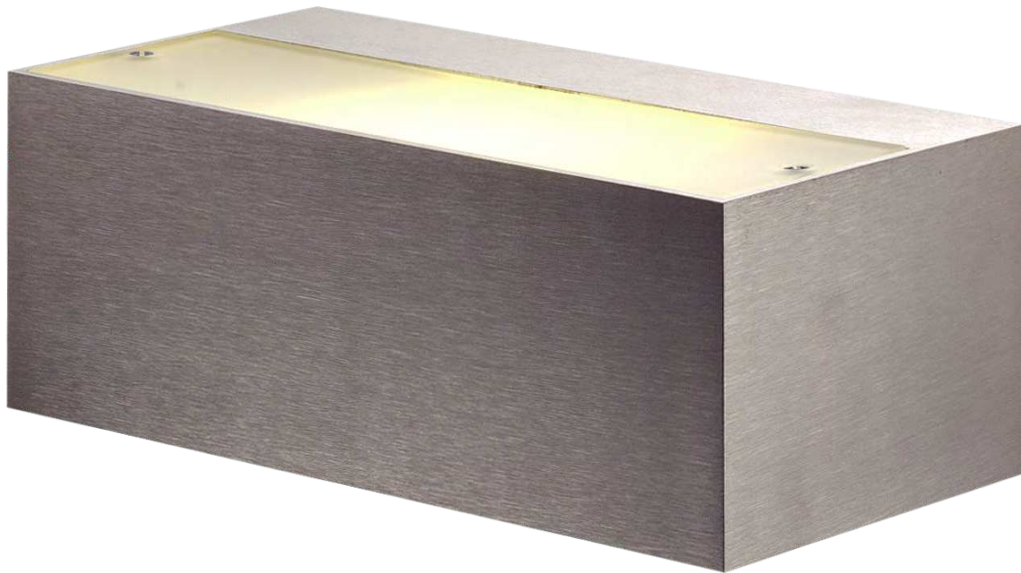

TIBO BIG LED

Wall Sconces

TYPE:

PROJECT NAME:

design by Alain Monnens

Simple, stylish aluminium wall fixtures of a sleek line design. Available with a brushed and lacquered or a white, black or grey textured enamel finish. TIBO is offered in various dimensions for halogen, fluorescent or HCl lamps.

SPECIFICATION SHEET

tossB[®]

A **Luminart** BRAND

WWW.TOSSBLIGHTING.COM
Last updated: 2/20/20

TIBO BIG LED

TYPE:

Wall Sconces

PROJECT NAME:

tibo big LED

LED	2700K	800lm+ 800lm	120V	8W+ 8W			
-----	-------	-----------------	------	-----------	---	---	---

not dimmable

brushed aluminium	T27A1DAB
chrome	T27A1DAP
grey painted	T27A1DGL
white painted	T27A1DWL
black painted	T27A1DZL

dimmable (triac)

brushed aluminium	T27A1DABD
chrome	T27A1DAPD
grey painted	T27A1DGLD
white painted	T27A1DWLD
black painted	T27A1DZLD

dimmable (push/1-10V)

brushed aluminium	T27A1DABDP
chrome	T27A1DAPDP
grey painted	T27A1DGLDP
white painted	T27A1DWLDP
black painted	T27A1DZLDP