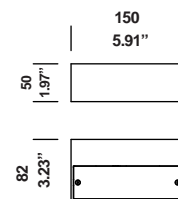

TIBO LED

Wall Sconces

TYPE:

PROJECT NAME:

tibo LED

LED	2700K	800lm + 400lm	120V	8W+4W			

not dimmable

brushed aluminium	T13A3DAB
chrome	T13A3DAP
grey painted	T13A3DGL
white painted	T13A3DWL
black painted	T13A3DZL

dimmable (triac)

brushed aluminium	T13A3DABD
chrome	T13A3DAPD
grey painted	T13A3DGLD
white painted	T13A3DWLD
black painted	T13A3DZLD

dimmable (push/1-10V)

brushed aluminium	T13A3DABDP
chrome	T13A3DAPDP
grey painted	T13A3DGLDP
white painted	T13A3DWLDP
black painted	T13A3DZLDP

SPECIFICATION SHEET

tossB®

A **Luminart** BRAND

WWW.TOSSBLIGHTING.COM
Last updated: 2/20/20