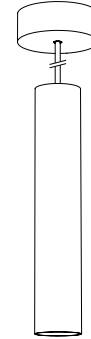

victor suspension 295 x 100

lamp type	LED
colour temp.	2700K/3000K/3500K
max. watt	6W/9W
voltage	350mA
lumen	740/1110
class	1
gear	incorporated (TRIAC)
diameter	100mm (3.93")
cable	max 1500mm (59")
length	295mm (11.61")

order code

white	L30T104H6DWL
black	L30T104H6DZL
brass/bl.base	L30T104H6DLB

ORDERING INFO

Model (Order Code)

Power

Colour Temp.

Voltage/Dimming

- ☐ 6W
- ☐ 9W

- ☐ 2700K
- ☐ 3000K
- ☐ 3500K

- ☐ 120V - Leading/Trailing Edge Dim
- ☐ 120V - 0-10V Dim
- ☐ 277V - 0-10V Dim

Fixture comes with a 4" backplate that mounts to a standard junction box.

SPECIFICATION SHEET

tossB®

A **Luminart** BRAND

WWW.TOSSBLIGHTING.COM

Last updated: 03/23/21