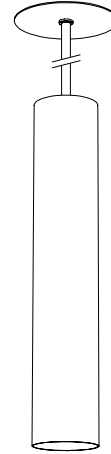

victor suspension 295 x 90

lamp type	LED
colour temp.	2700K/3000K/3500K
max. watt	6W/9W
voltage	350mA
lumen	740/1110
class	2
gear	not incorporated
diameter	90mm (3.54")
cable	max 1500mm (59")
length	295mm (11.61")

order code	
white	L30T104H9DWL
black	L30T104H9DZL
brass/bl.base	L30T104H9DLB

ORDERING INFO

Model (Order Code)

Power

Colour Temp.

Voltage/Dimming

- ☐ 6W
- ☐ 9W

- ☐ 2700K
- ☐ 3000K
- ☐ 3500K

- ☐ 120V - Leading/Trailing Edge Dim
- ☐ 120V - 0-10V Dim
- ☐ 277V - 0-10V Dim

Fixture comes with a 4" backplate that mounts to a standard junction box.

SPECIFICATION SHEET

tossB®

A **Luminart** BRAND

WWW.TOSSBLIGHTING.COM

Last updated: 03/23/21