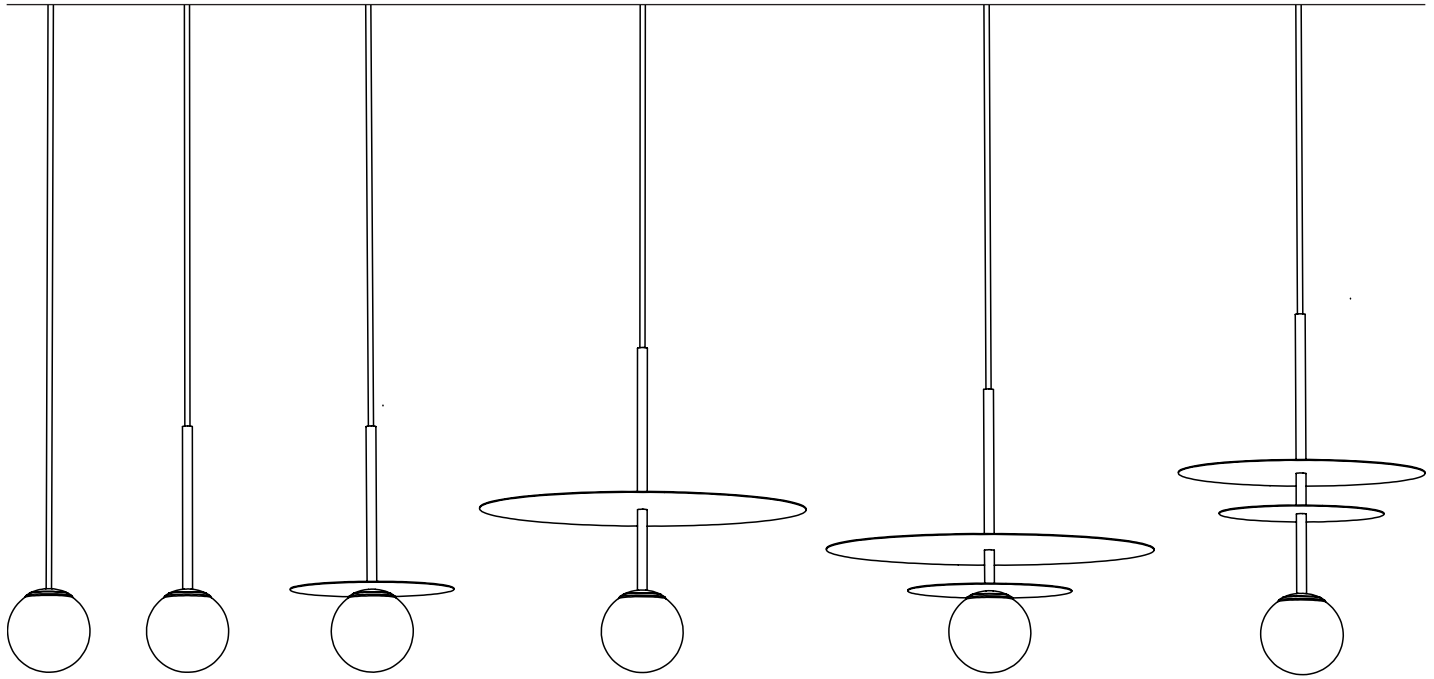

A **Luminart** BRAND

WWW.TOSSBLIGHTING.COM

CELESTE

SUSPENSION

TYPE:

PROJECT NAME:

Dimensions

SPHERE -S-	100mm (3.93")	ROD -S-	12xh50 (0.47x1.96")	DIFFUSER -S-	200mm (7.87")
SPHERE -M-	150mm (5.9")	ROD -M-	12xh150 (0.47x5.9")	DIFFUSER -M-	300mm (11.81")
SPHERE -L-	200mm (7.87")	ROD -L-	12xh200 (0.47x7.87")	DIFFUSER -L-	400mm (15.74")

CELESTE SPHERE -S-

LAMP TYPE	RETROFIT LED
FITTING	G9
WATTAGE	5W
VOLTAGE	120V
CLASS	1

ORDER CODE

BLACK PAINTED	L30T112SP1ZL
BRONZE	L30T112SP1OE
BRUSHED BRASS	L30T112SP1LB
WHITE PAINTED	L30T112SP1WL

CELESTE SPHERE -M-

LAMP TYPE	RETROFIT LED
FITTING	E26
WATTAGE	15W
VOLTAGE	120V
CLASS	1

ORDER CODE

BLACK PAINTED	L30T112SP2ZL
BRONZE	L30T112SP2OE
BRUSHED BRASS	L30T112SP2LB
WHITE PAINTED	L30T112SP2WL

CELESTE SPHERE -L-

LAMP TYPE	RETROFIT LED
FITTING	E26
WATTAGE	15W
VOLTAGE	120V
CLASS	1