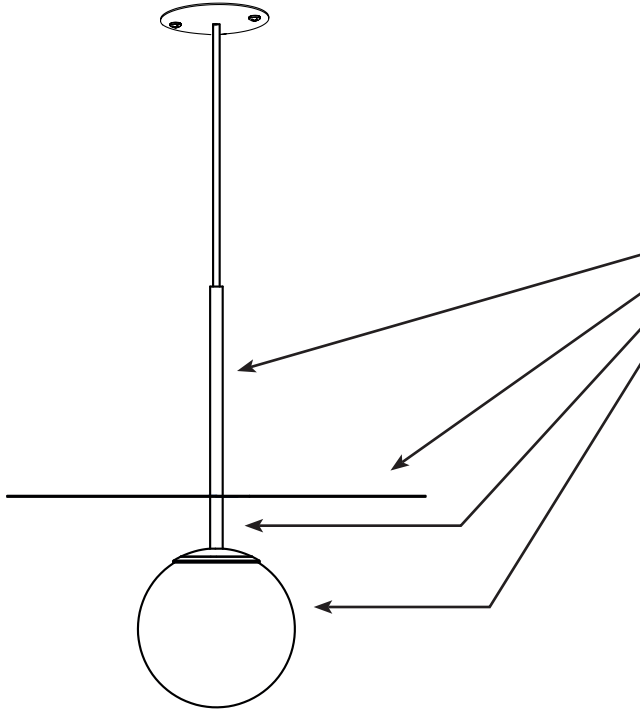

ORDER CODE

BLACK PAINTED	L30T112DP3ZL
BRONZE	L30T112DP3OE
BRUSHED BRASS	L30T112DP3LB
WHITE PAINTED	L30T112DP3WL

CELESTE CEILING BASE SB (2.16")

CELESTE CEILING BASE SB (3.93")

ORDER CODE

BLACK PAINTED	L30T112P2ZL
BRONZE	L30T112P2OE
BRUSHED BRASS	L30T112P2LB
WHITE PAINTED	L30T112P2WL

ORDER CODE

BLACK PAINTED	L30T112P3ZL
BRONZE	L30T112P3OE
BRUSHED BRASS	L30T112P3LB
WHITE PAINTED	L30T112P3WL

Installation note: Fixture comes with a 4" round backplate that mounts to a standard junction box. Backplate is available in powder coated Black or White. The above ceiling bases are optional and mount onto the baseplate.

SPECIFICATION SHEET

CELESTE

SUSPENSION

TYPE:

PROJECT NAME:

HOW TO ORDER? EXAMPLE:

- L30T112RP3..
- L30T112DP1..
- L30T112RP1..
- L30T112SP1..

standard cable length:
150cm (59")