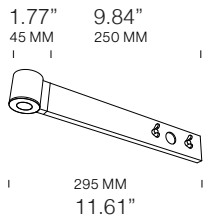

GRID

MODULAR CEILING SYSTEM

TYPE:

PROJECT NAME:

GRID ARM 1 WITH 1 SPOT

LAMP TYPE	LED
COLOUR TEMP.	2700K
WATTAGE	4W
LUMEN	400

ORDER CODE

BLACK ANODIZED	L30T108P1DZL
WHITE PAINTED	L30T108P1DWL