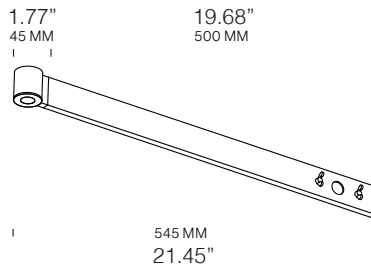

GRID ARM 2 WITH 1 SPOT

LAMP TYPE	LED
COLOUR TEMP.	2700K
WATTAGE	4W
LUMEN	400

ORDER CODE

BLACK ANODIZED	L30T108P2DZL
WHITE PAINTED	L30T108P2DWL