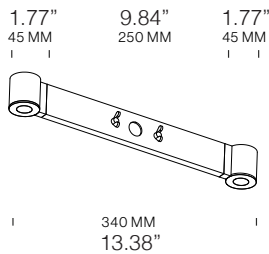

GRID ARM 1 WITH 2 SPOTS

LAMP TYPE	LED
COLOUR TEMP.	2700K
WATTAGE	2x4W
LUMEN	2x400

ORDER CODE

BLACK ANODIZED	L30T108P4DZL
WHITE PAINTED	L30T108P4DWL