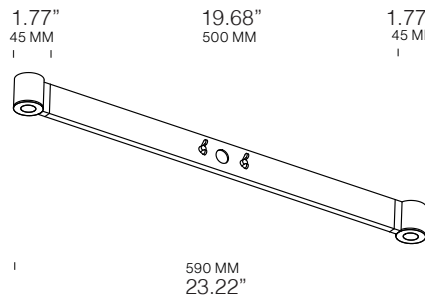

GRID ARM 1 WITH 2 SPOTS

LAMP TYPE	LED
COLOUR TEMP.	2700K
WATTAGE	2x4W
LUMEN	2x400

ORDER CODE

BLACK ANODIZED	L30T108P4DZL
WHITE PAINTED	L30T108P4DWL

GRID ARM 2 WITH 2 SPOTS

LAMP TYPE	LED
COLOUR TEMP.	2700K
WATTAGE	2x4W
LUMEN	2x400