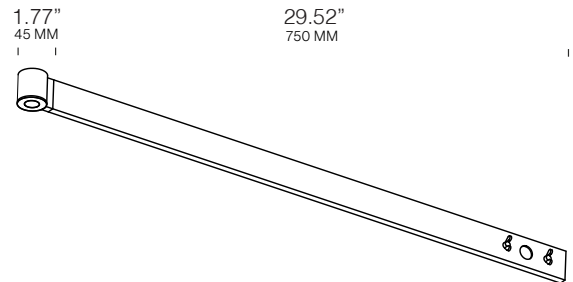

GRID ARM 3 WITH 1 SPOT

LAMP TYPE	LED
COLOUR TEMP.	2700K
WATTAGE	4W
LUMEN	400

ORDER CODE

BLACK ANODIZED	L30T108P3DZL
WHITE PAINTED	L30T108P3DWL