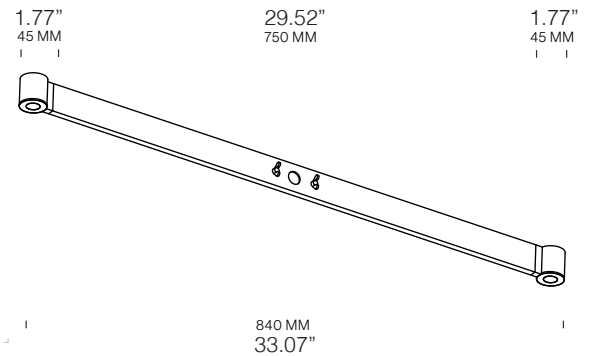

GRID ARM 3 WITH 2 SPOTS

LAMP TYPE	LED
COLOUR TEMP.	2700K
WATTAGE	2x4W
LUMEN	2x400

ORDER CODE

BLACK ANODIZED	L30T108P6DZL
WHITE PAINTED	L30T108P6DWL

SPECIFICATION SHEET