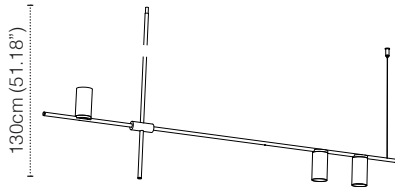

BLACK	L30T98P6DZL
WHITE	L30T98P6DWL
BLACK/BRASS	L30T98P6DZLLB
WHITE/BRASS	L30T98P6DWLLB

SPECIFICATION SHEET

TRIBES LED

SUSPENSION

TYPE:

PROJECT NAME:

Tribes LED Version Arms - Uplight + Downlight

TRIBES LED HEIGHT 7 - 130CM