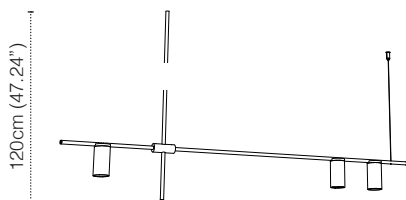

TRIBES LED DOWN HEIGHT 6 - 120CM

LAMP TYPE	LED
COLOUR TEMP.	2700K
WATTAGE	3x7W
VOLTAGE	350mA
LUMEN	3 x 600
CLASS	2

ORDER CODE

BLACK	L30T98DP6DZL
WHITE	L30T98DP6DWL
BLACK/BRASS	L30T98DP6DZLLB
WHITE/BRASS	L30T98DP6DWLLB

SPECIFICATION SHEET