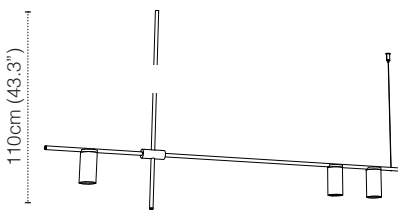

TRIBES GU10 DOWN HEIGHT 5 - 110CM

LAMP TYPE	RETROFIT LED
FITTING	GU10
WATTAGE	3x10W
VOLTAGE	120V
GEAR	-
CLASS	1

ORDER CODE

BLACK	L30T98DP5HZL
WHITE	L30T98DP5HWL
BLACK/BRASS	L30T98DP5HZLLB
WHITE/BRASS	L30T98DP5HWLLB