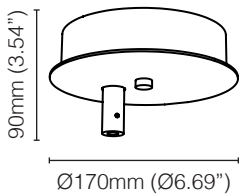

Note that when selecting arms for the 2-arm and 3-arm base, you must select arms with different heights; the arms must be staggered to fit on the base.

Side view of base

TRIBES LED BASE 1

ORDER CODE

BLACK L30T98H1DZL