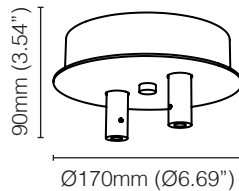

Side view of base

TRIBES GU10 BASE 1

ORDER CODE

BLACK L30T98H1HZL

WHITE L30T98H1HWL

TRIBES GU10 BASE 2

ORDER CODE

BLACK L30T98H3HZL