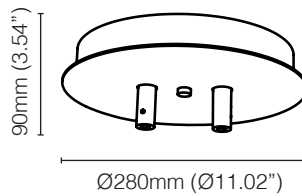

TRIBES LED BASE 2

ORDER CODE

BLACK L30T98H3DZL

WHITE L30T98H3DWL