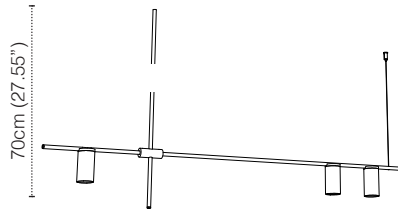

TRIBES GU10 DOWN HEIGHT 2 - 70CM

LAMP TYPE	RETROFIT LED
FITTING	GU10
WATTAGE	3x10W
VOLTAGE	120V
GEAR	-
CLASS	1

ORDER CODE

BLACK	L30T98DP2HZL
WHITE	L30T98DP2HWL
BLACK/BRASS	L30T98DP2HZLLB
WHITE/BRASS	L30T98DP2HWLLB