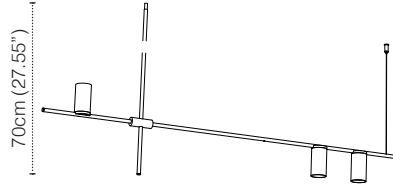

TRIBES LED

SUSPENSION

TYPE:

PROJECT NAME:

Tribes LED Version Arms - Uplight + Downlight

TRIBES LED HEIGHT 1 - 60CM

LAMP TYPE	LED
COLOUR TEMP.	2700K
WATTAGE	3x7W
VOLTAGE	350mA
LUMEN	3 x 600
CLASS	2

ORDER CODE

BLACK	L30T98P1DZL
WHITE	L30T98P1DWL
BLACK/BRASS	L30T98P1DZLLB
WHITE/BRASS	L30T98P1DWLLB

TRIBES LED HEIGHT 2 - 70CM

LAMP TYPE	LED
COLOUR TEMP.	2700K
WATTAGE	3x7W
VOLTAGE	350mA
LUMEN	3 x 600
CLASS	2

ORDER CODE