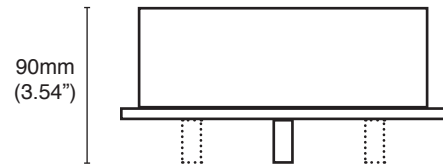

Note that when selecting arms for the 2-arm and 3-arm base, you must select arms with different heights; the arms must be staggered to fit on the base.

Side view of base

TRIBES LED BASE 1

ORDER CODE

BLACK L30T98H1DZL