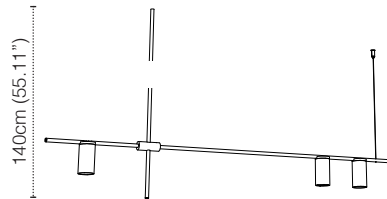

TRIBES LED DOWN HEIGHT 8 - 140CM

LAMP TYPE	LED
COLOUR TEMP.	2700K
WATTAGE	3x7W
VOLTAGE	350mA
LUMEN	3 x 600
CLASS	2

ORDER CODE

BLACK	L30T98DP8DZL
WHITE	L30T98DP8DWL
BLACK/BRASS	L30T98DP8DZLLB
WHITE/BRASS	L30T98DP8DWLLB

SPECIFICATION SHEET