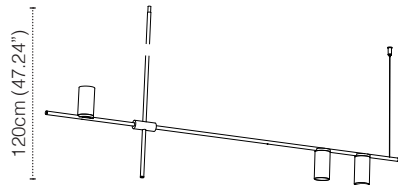

TRIBES LED HEIGHT 6 - 120CM

LAMP TYPE	LED
COLOUR TEMP.	2700K
WATTAGE	3x7W
VOLTAGE	350mA
LUMEN	3 x 600
CLASS	2

ORDER CODE

BLACK	L30T98P6DZL
WHITE	L30T98P6DWL
BLACK/BRASS	L30T98P6DZLLB
WHITE/BRASS	L30T98P6DWLLB

SPECIFICATION SHEET