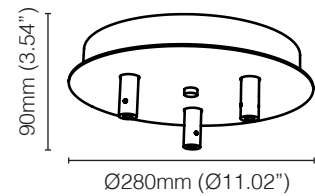

TRIBES LED BASE 3

ORDER CODE

BLACK L30T98H2DZL

WHITE L30T98H2DWL

SPECIFICATION SHEET

ORDERING INFO FOR TRIBES LED VERSION

Base (Order Code)

Arms (Order Codes)

Order up to 3 arms depending on base

Voltage & Dimming Options

- ☐ 120V Phase Dimming
- ☐ 120V 0-10V Dimming
- ☐ 277V 0-10V Dimming