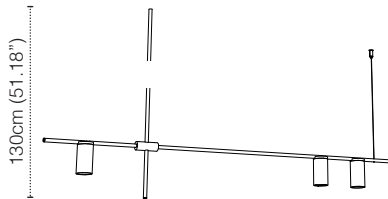

SPECIFICATION SHEET

TRIBES LED

SUSPENSION

TYPE:

PROJECT NAME:

Tribes LED Version Arms - Downlight Only

TRIBES LED DOWN HEIGHT 7 - 130CM

LAMP TYPE	LED
COLOUR TEMP.	2700K
WATTAGE	3x7W
VOLTAGE	350mA
LUMEN	3 x 600
CLASS	2