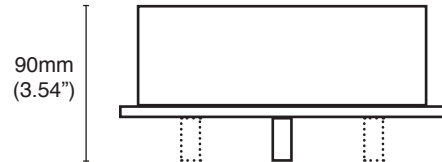

TRIBES GU10

SUSPENSION

TYPE:

PROJECT NAME:

Tribes Suspension GU10 Version Bases

To order Tribes Suspension, first select a base: they support 1, 2, and 3 arms respectively. Then select arms depending on the base you choose. See the following pages for arms.

Note that when selecting arms for the 2-arm and 3-arm base, you must select arms with different heights; the arms must be staggered to fit on the base.

Side view of base