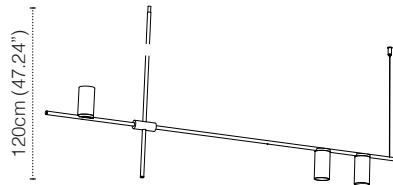

TRIBES GU10 HEIGHT 6 - 120CM

LAMP TYPE	RETROFIT LED
FITTING	GU10
WATTAGE	3x10W
VOLTAGE	120V
GEAR	-
CLASS	1

ORDER CODE

BLACK	L30T98P6HZL
WHITE	L30T98P6HWL
BLACK/BRASS	L30T98P6HZLLB
WHITE/BRASS	L30T98P6HWLLB

SPECIFICATION SHEET