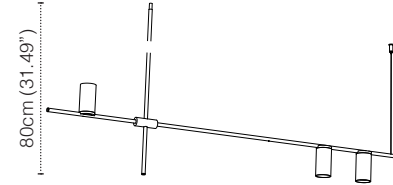

TRIBES GU10 HEIGHT 3 - 80CM

LAMP TYPE	RETROFIT LED
FITTING	GU10
WATTAGE	3x10W
VOLTAGE	120V
GEAR	-
CLASS	1

ORDER CODE

BLACK	L30T98P3HZL
WHITE	L30T98P3HWL
BLACK/BRASS	L30T98P3HZLLB
WHITE/BRASS	L30T98P3HWLLB