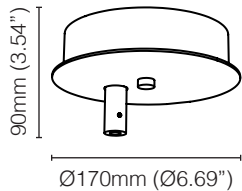

TRIBES GU10 BASE 1

ORDER CODE

BLACK L30T98H1HZL

WHITE L30T98H1HWL