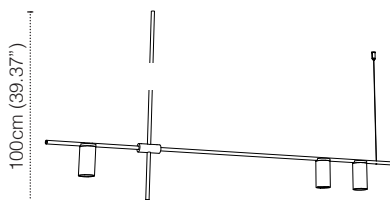

TRIBES LED DOWN HEIGHT 4 - 100CM

LAMP TYPE	LED
COLOUR TEMP.	2700K
WATTAGE	3x7W
VOLTAGE	350mA
LUMEN	3 x 600
CLASS	2

ORDER CODE

BLACK	L30T98DP4DZL
WHITE	L30T98DP4DWL
BLACK/BRASS	L30T98DP4DZLLB
WHITE/BRASS	L30T98DP4DWLLB