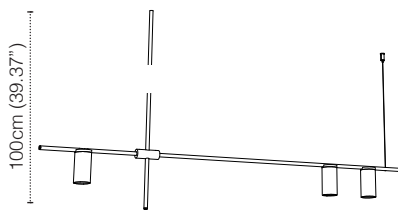

TRIBES GU10 DOWN HEIGHT 4 - 100CM

LAMP TYPE	RETROFIT LED
FITTING	GU10
WATTAGE	3x10W
VOLTAGE	120V
GEAR	-
CLASS	1

ORDER CODE

BLACK	L30T98DP4HZL
WHITE	L30T98DP4HWL
BLACK/BRASS	L30T98DP4HZLLB
WHITE/BRASS	L30T98DP4HWLLB