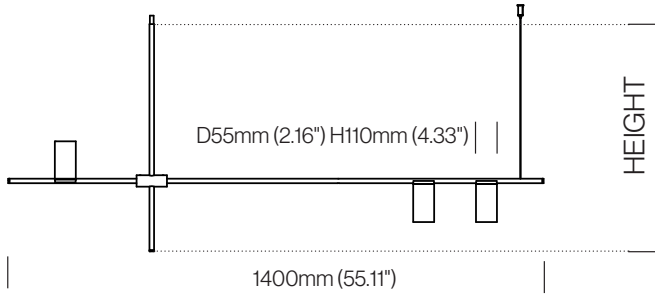

Technical Drawings

Uplight+Downlight Version