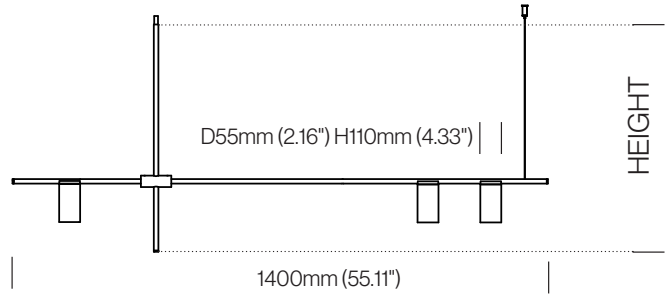

Downlight Only Version