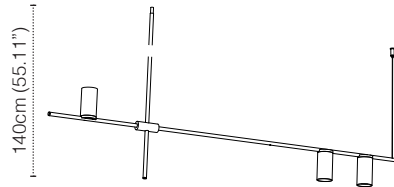

TRIBES GU10 HEIGHT 8 - 140CM

LAMP TYPE	RETROFIT LED
FITTING	GU10
WATTAGE	3x10W
VOLTAGE	120V
GEAR	-
CLASS	1

ORDER CODE

BLACK	L30T98P8HZL
WHITE	L30T98P8HWL
BLACK/BRASS	L30T98P8HZLLB
WHITE/BRASS	L30T98P8HWLLB

SPECIFICATION SHEET