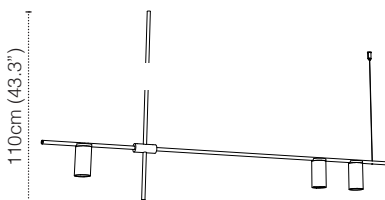

TRIBES LED DOWN HEIGHT 5 - 110CM

LAMP TYPE	LED
COLOUR TEMP.	2700K
WATTAGE	3x7W
VOLTAGE	350mA
LUMEN	3 x 600
CLASS	2

ORDER CODE

BLACK	L30T98DP5DZL
WHITE	L30T98DP5DWL
BLACK/BRASS	L30T98DP5DZLLB
WHITE/BRASS	L30T98DP5DWLLB