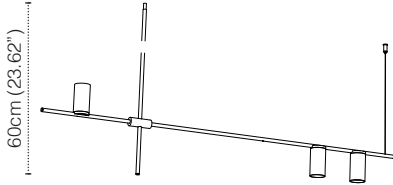

Tribes GU10 Version Arms - Uplight + Downlight

TRIBES GU10 HEIGHT 1 - 60CM

LAMP TYPE	RETROFIT LED
FITTING	GU10
WATTAGE	3x10W
VOLTAGE	120V
GEAR	-
CLASS	1

ORDER CODE

BLACK	L30T98P1HZL
WHITE	L30T98P1HWL
BLACK/BRASS	L30T98P1HZLLB
WHITE/BRASS	L30T98P1HWLLB