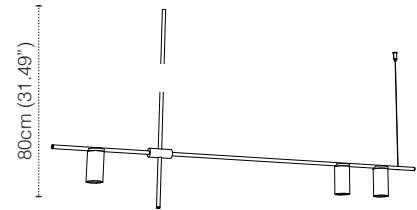

TRIBES GU10 DOWN HEIGHT 3 - 80CM

LAMP TYPE	RETROFIT LED
FITTING	GU10
WATTAGE	3x10W
VOLTAGE	120V
GEAR	-
CLASS	1

ORDER CODE

BLACK	L30T98DP3HZL
WHITE	L30T98DP3HWL
BLACK/BRASS	L30T98DP3HZLLB
WHITE/BRASS	L30T98DP3HWLLB