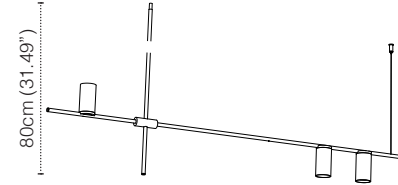

BLACK	L30T98P1DZL
WHITE	L30T98P1DWL
BLACK/BRASS	L30T98P1DZLLB
WHITE/BRASS	L30T98P1DWLLB

TRIBES LED HEIGHT 2 - 70CM

LAMP TYPE	LED
COLOUR TEMP.	2700K
WATTAGE	3x7W
VOLTAGE	350mA
LUMEN	3 x 600
CLASS	2

ORDER CODE

BLACK	L30T98P2DZL
WHITE	L30T98P2DWL
BLACK/BRASS	L30T98P2DZLLB
WHITE/BRASS	L30T98P2DWLLB

TRIBES LED HEIGHT 3 - 80CM

LAMP TYPE	LED
COLOUR TEMP.	2700K
WATTAGE	3x7W
VOLTAGE	350mA
LUMEN	3 x 600
CLASS	2

ORDER CODE