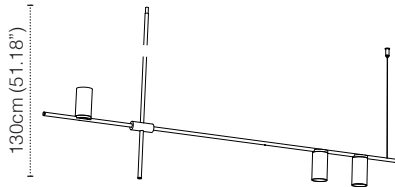

SPECIFICATION SHEET

TRIBES GU10

SUSPENSION

TYPE:

PROJECT NAME:

Tribes GU10 Version Arms - Uplight + Downlight

TRIBES GU10 HEIGHT 7 - 130CM

LAMP TYPE	RETROFIT LED
FITTING	GU10
WATTAGE	3x10W
VOLTAGE	120V
GEAR	-
CLASS	1