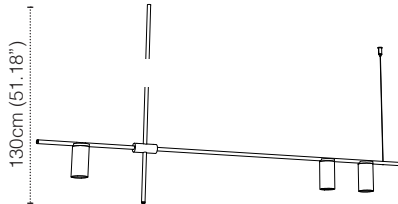

SPECIFICATION SHEET

TRIBES GU10

SUSPENSION

TYPE:

PROJECT NAME:

Tribes GU10 Version Arms - Downlight Only

TRIBES GU10 DOWN HEIGHT 7 - 130CM

TRIBES GU10 DOWN HEIGHT 8 - 140CM