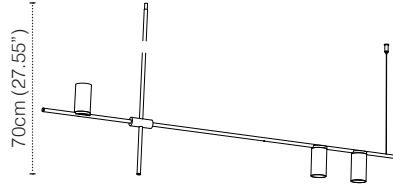

TRIBES GU10 HEIGHT 2 - 70CM

LAMP TYPE	RETROFIT LED
FITTING	GU10
WATTAGE	3x10W
VOLTAGE	120V
GEAR	-
CLASS	1

ORDER CODE

BLACK	L30T98P2HZL
WHITE	L30T98P2HWL
BLACK/BRASS	L30T98P2HZLLB
WHITE/BRASS	L30T98P2HWLLB