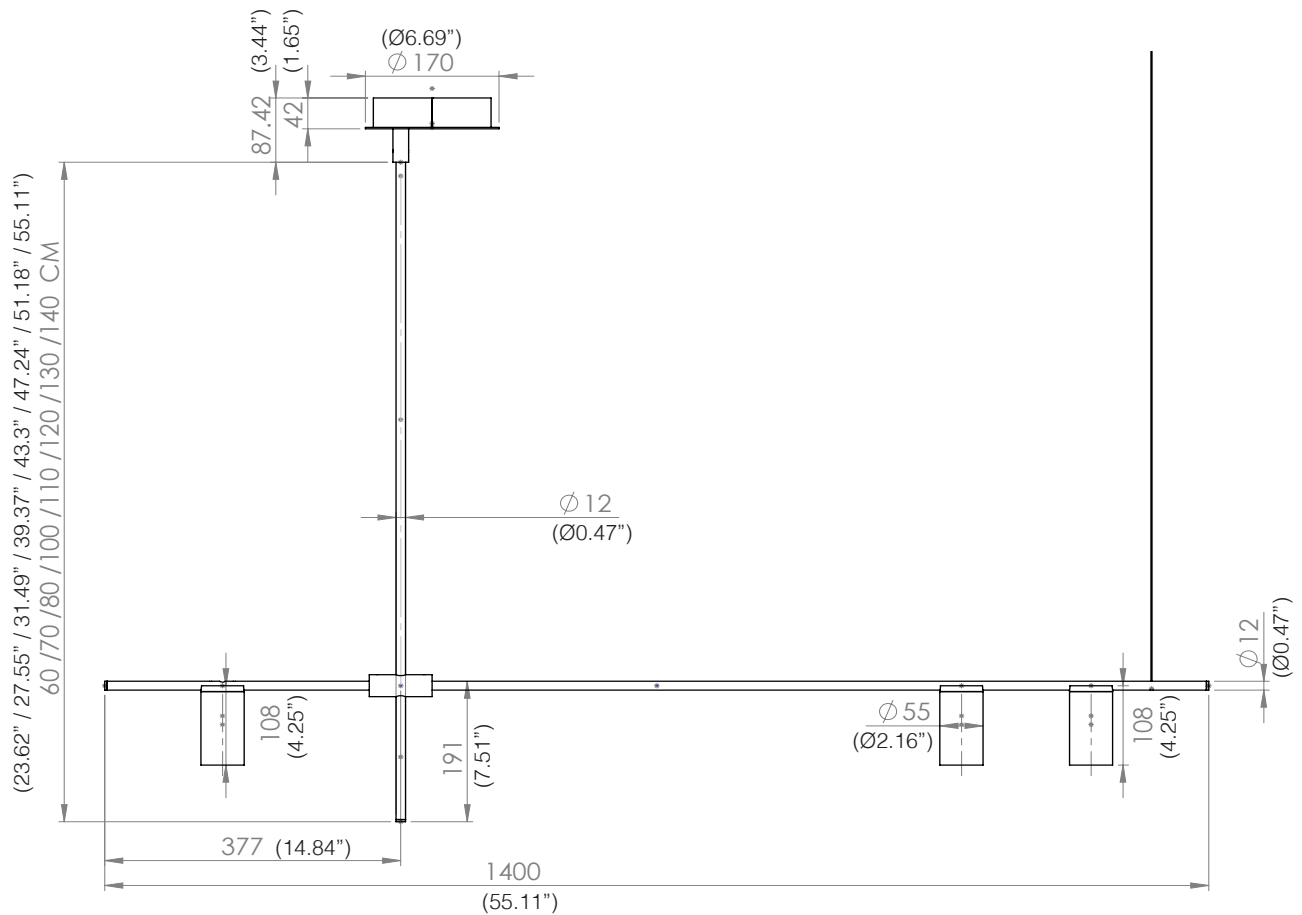

Downlight Only Version