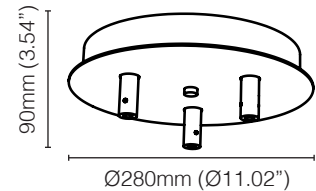

TRIBES GU10 BASE 3

ORDER CODE

BLACK L30T98H2HZL

WHITE L30T98H2HWL

SPECIFICATION SHEET

ORDERING INFO FOR TRIBES GU10 VERSION

Base (Order Code)

Voltage & Dimming Options

☐ 120V Phase Dimming

Arms (Order Codes)

Order up to 3 arms depending on base