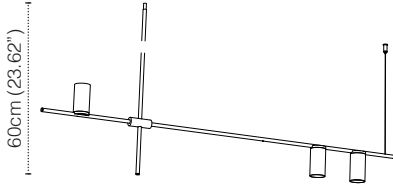

TRIBES LED

SUSPENSION

TYPE:

PROJECT NAME:

Tribes LED Version Arms - Uplight + Downlight

TRIBES LED HEIGHT 1 - 60CM

LAMP TYPE	LED
COLOUR TEMP.	2700K
WATTAGE	3x7W
VOLTAGE	350mA
LUMEN	3 x 600
CLASS	2

ORDER CODE