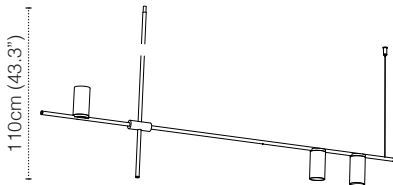

TRIBES GU10 HEIGHT 5 - 110CM

LAMP TYPE	RETROFIT LED
FITTING	GU10
WATTAGE	3x10W
VOLTAGE	120V
GEAR	-
CLASS	1

ORDER CODE

BLACK	L30T98P5HZL
WHITE	L30T98P5HWL
BLACK/BRASS	L30T98P5HZLLB
WHITE/BRASS	L30T98P5HWLLB