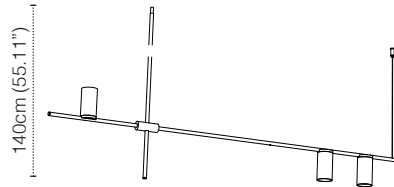

TRIBES LED HEIGHT 8 - 140CM

LAMP TYPE	LED
COLOUR TEMP.	2700K
WATTAGE	3x7W
VOLTAGE	350mA
LUMEN	3 x 600
CLASS	2

ORDER CODE

BLACK	L30T98P8DZL
WHITE	L30T98P8DWL
BLACK/BRASS	L30T98P8DZLLB
WHITE/BRASS	L30T98P8DWLLB