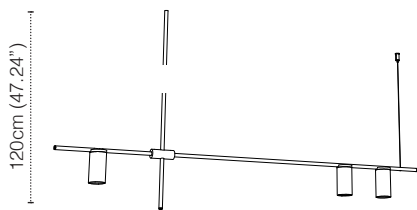

TRIBES GU10 DOWN HEIGHT 6 - 120CM

LAMP TYPE	RETROFIT LED
FITTING	GU10
WATTAGE	3x10W
VOLTAGE	120V
GEAR	-
CLASS	1

ORDER CODE

BLACK	L30T98DP6HZL
WHITE	L30T98DP6HWL
BLACK/BRASS	L30T98DP6HZLLB
WHITE/BRASS	L30T98DP6HWLLB

SPECIFICATION SHEET