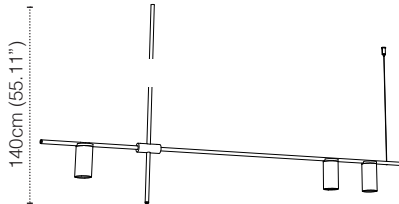

SPECIFICATION SHEET

TRIBES GU10

SUSPENSION

TYPE:

PROJECT NAME:

Tribes GU10 Version Arms - Downlight Only

TRIBES GU10 DOWN HEIGHT 7 - 130CM

TRIBES GU10 DOWN HEIGHT 8 - 140CM