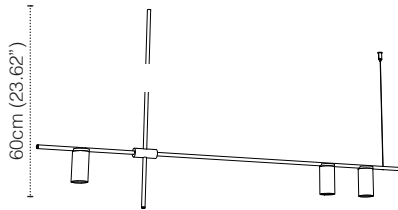

TRIBES GU10

SUSPENSION

TYPE:

PROJECT NAME:

Tribes GU10 Version Arms - Downlight Only

TRIBES GU10 DOWN HEIGHT 1 - 60CM

LAMP TYPE	RETROFIT LED
FITTING	GU10
WATTAGE	3x10W
VOLTAGE	120V
GEAR	-
CLASS	1

ORDER CODE

BLACK	L30T98DP1HZL
WHITE	L30T98DP1HWL
BLACK/BRASS	L30T98DP1HZLLB
WHITE/BRASS	L30T98DP1HWLLB