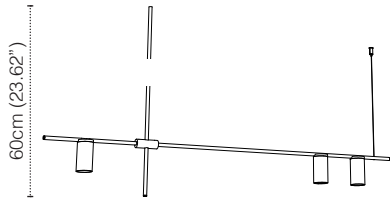

PROJECT NAME:

Tribes LED Version Arms - Downlight Only

TRIBES LED DOWN HEIGHT 1 - 60CM

LAMP TYPE	LED
COLOUR TEMP.	2700K
WATTAGE	3x7W
VOLTAGE	350mA
LUMEN	3 x 600
CLASS	2

ORDER CODE

BLACK	L30T98DP1DZL
WHITE	L30T98DP1DWL
BLACK/BRASS	L30T98DP1DZLLB
WHITE/BRASS	L30T98DP1DWLLB