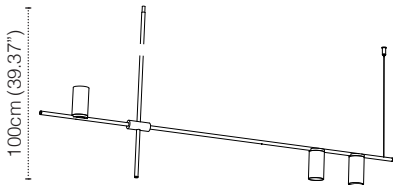

TRIBES GU10 HEIGHT 4 - 100CM

LAMP TYPE	RETROFIT LED
FITTING	GU10
WATTAGE	3x10W
VOLTAGE	120V
GEAR	-
CLASS	1

ORDER CODE

BLACK	L30T98P4HZL
WHITE	L30T98P4HWL
BLACK/BRASS	L30T98P4HZLLB
WHITE/BRASS	L30T98P4HWLLB