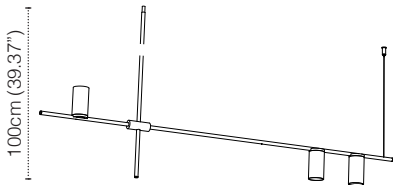

BLACK	L30T98P2DZL
WHITE	L30T98P2DWL
BLACK/BRASS	L30T98P2DZLLB
WHITE/BRASS	L30T98P2DWLLB

TRIBES LED HEIGHT 3 - 80CM

LAMP TYPE	LED
COLOUR TEMP.	2700K
WATTAGE	3x7W
VOLTAGE	350mA
LUMEN	3 x 600
CLASS	2

ORDER CODE

BLACK	L30T98P3DZL
WHITE	L30T98P3DWL
BLACK/BRASS	L30T98P3DZLLB
WHITE/BRASS	L30T98P3DWLLB

TRIBES LED HEIGHT 4 - 100CM

LAMP TYPE	LED
COLOUR TEMP.	2700K
WATTAGE	3x7W
VOLTAGE	350mA
LUMEN	3 x 600
CLASS	2

ORDER CODE