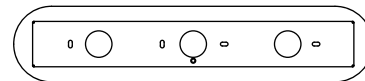

3.94"
100
2.36"
60

SPECIFICATION SHEET

tossB®

A **Luminart** BRAND

WWW.TOSSBLIGHTING.COM
Last updated: 2/20/20