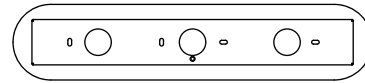

bang 4 12V base H15 mm

brushed aluminium
grey painted
white painted
black painted

T36C2HAB
T36C2HGL
T36C2HWL
T36C2HZL

475 18.70"
425 16.73"

0.59"
15
4.84"
123

3.94"
100
2.36"
60

bang 4 12V base H40 mm

brushed aluminium
grey painted
white painted
black painted