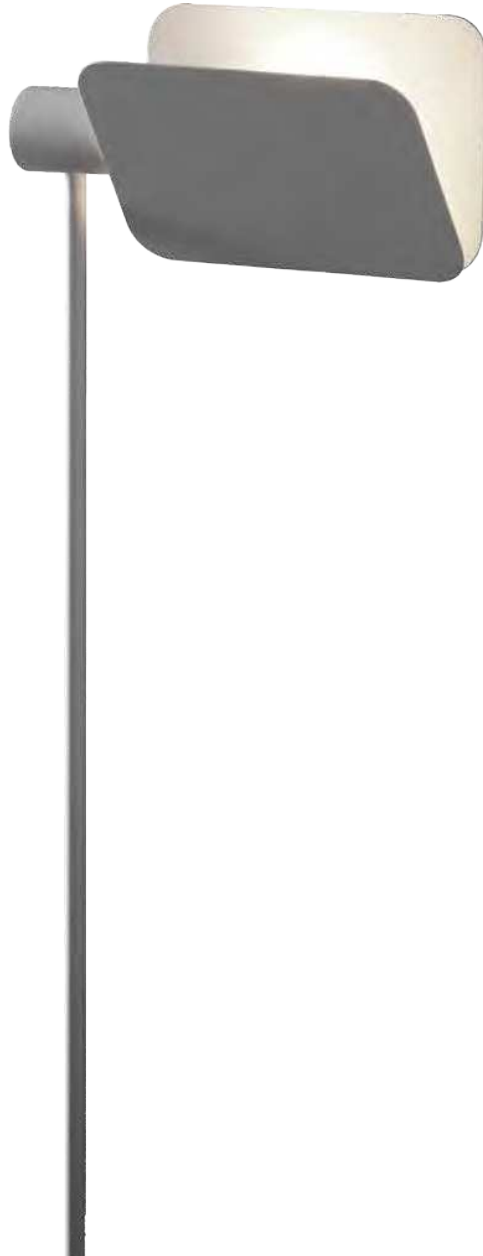

BLACKJACK

TYPE:

Floor/Table

PROJECT NAME:

design by Glenn Marys

Blackjack is an elegant and minimalist table or floor lamp designed under the motto "form follows function". The lamp is available in different heights and rotates 180° on the foot. The two plate -whose shape is reminiscent of playing cards- tilt separately so that the diffused light can be projected in the desired direction. Available in black and white with G9 halogen or LED.

SPECIFICATION SHEET

tossB®

A **Luminart** BRAND

WWW.TOSSBLIGHTING.COM
Last updated: 2/20/20

BLACKJACK

TYPE:

Floor/Table

PROJECT NAME:

blackjack floor

grey painted
white painted
black painted

T81F1HGL
T81F1HWL
T81F1HZL

blackjack table

grey painted
white painted
black painted

T81T1HGL
T81T1HWL
T81T1HZL

SPECIFICATION SHEET

tossB[®]