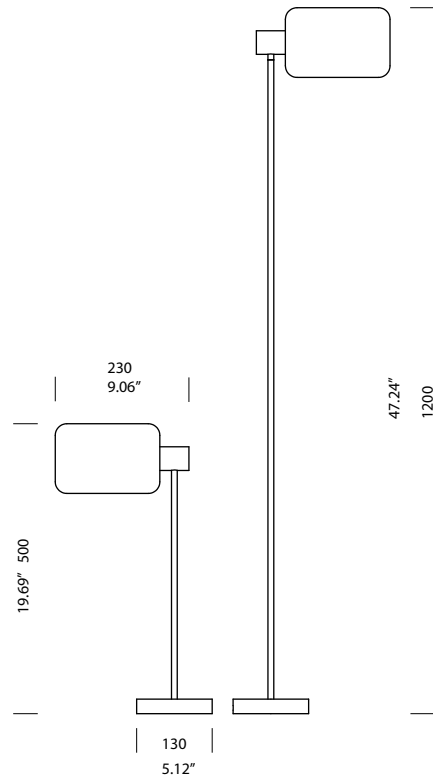

blackjack floor

grey painted
white painted
black painted

T81F1HGL
T81F1HWL
T81F1HZL

blackjack table

grey painted
white painted
black painted

T81T1HGL
T81T1HWL
T81T1HZL

SPECIFICATION SHEET

tossB[®]