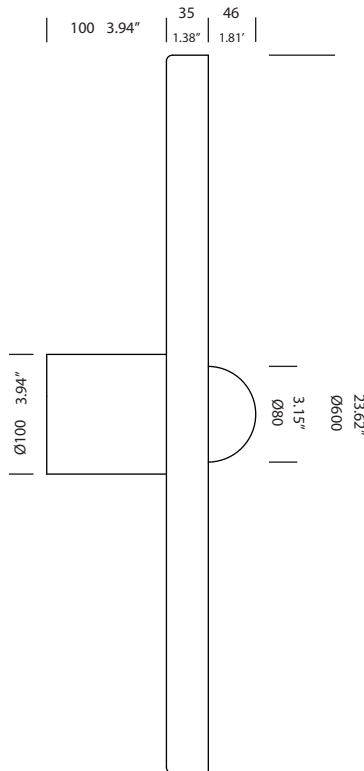

DISK

CEILING/WALL

TYPE:

PROJECT NAME:

design by Jean-François d'or

A large saucer of golden light, gently diffusing throughout your room, like the shimmering sound of a gong. As a hanging lamp above a table, the 'disk' creates a warm and intimate atmosphere, almost as if you were sitting in a secluded alcove. By adjusting the height of the 'disk' above the floor, you can vary the overall strength of the lighting. Brilliant rays of bright light will flood over all your interior surfaces. The 'disk' can also be used as a wall or ceiling lamp.

SPECIFICATION SHEET

tossB[®]

A **Luminart** BRAND

WWW.TOSSBLIGHTING.COM

Last updated: 2/24/20

DISK

CEILING/WALL

TYPE:

PROJECT NAME:

disk ceiling/wall

white / white painted

T66A1IWLWL

Installation note: Comes with a 4" backplate that mounts to a standard junction box

SPECIFICATION SHEET

tossB[®]

A **Luminart** BRAND