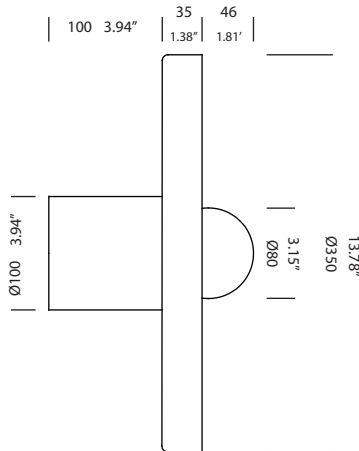

DISK MINI

CEILING/WALL

TYPE:

PROJECT NAME:

design by Jean-François d'or

A large saucer of golden light, gently diffusing throughout your room, like the shimmering sound of a gong. As a hanging lamp above a table, the 'disk' creates a warm and intimate atmosphere, almost as if you were sitting in a secluded alcove. By adjusting the height of the 'disk' above the floor, you can vary the overall strength of the lighting. Brilliant rays of bright light will flood over all your interior surfaces. The 'disk' can also be used as a wall or ceiling lamp.

SPECIFICATION SHEET

tossB[®]

A **Luminart** BRAND

WWW.TOSSBLIGHTING.COM

Last updated: 2/24/20

DISK MINI

CEILING/WALL

TYPE:

PROJECT NAME:

disk mini ceiling/wall

white / white painted

T66A2IWLWL

Installation note: Comes with a 4" backplate that mounts to a standard junction box

SPECIFICATION SHEET

tossB[®]

A **Luminart** BRAND