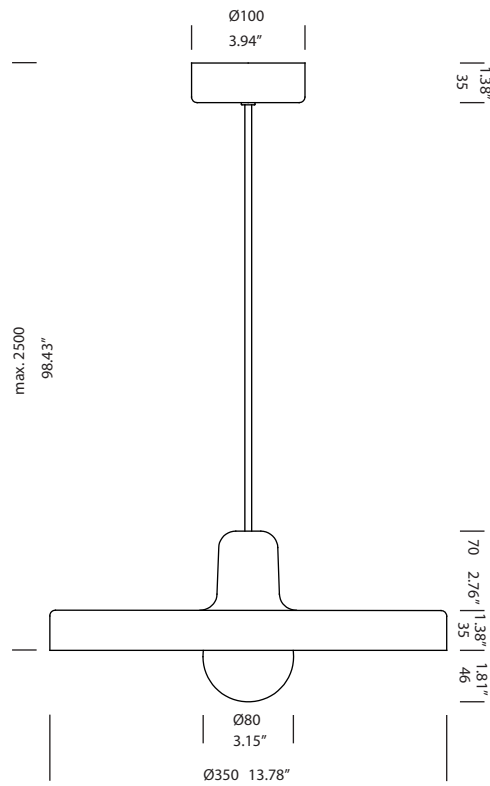

# DISK MINI

SUSPENSION

TYPE:

PROJECT NAME:

---

design by Jean-François d'or

SPECIFICATION SHEET

A large saucer of golden light, gently diffusing throughout your room, like the shimmering sound of a gong. As a hanging lamp above a table, the 'disk' creates a warm and intimate atmosphere, almost as if you were sitting in a secluded alcove. By adjusting the height of the 'disk' above the floor, you can vary the overall strength of the lighting. Brilliant rays of bright light will flood over all your interior surfaces. The 'disk' can also be used as a wall or ceiling lamp.

# DISK MINI

SUSPENSION

TYPE:

PROJECT NAME:

disk mini hanging

white / white painted

T66H2IWLWL

Installation note: Comes with a 4" backplate that mounts to a standard junction box