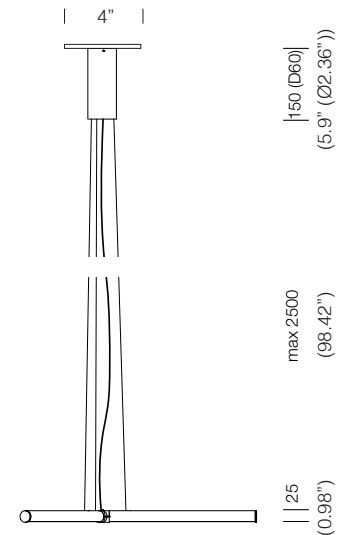

YPSO

SUSPENSION

TYPE:

PROJECT NAME:

The name ypsos refers to the letter ypsilon on which its shape is inspired. The light is spread in three directions creating a large area of illumination. When installed in group, ypsos seems to create structures in the air. A 3D printed connection piece is holding the tubes in place and provides a nice detail to the design. Ypsos is provided with 3 steel cables so that the lamp can be installed horizontally or oblique by adjusting each cable individually. This playful pendant lamp is equipped with a high efficient LED strip, comes in two different sizes and is available in black and white.

white painted
black painted

T94H2DWLD
T94H2DZLD

ypso L - 2700K (815 Lumens)

white painted
black painted

T94H4DWLD
T94H4DZLD

SPECIFICATION SHEET

ORDERING INFO

Model (Order Code)