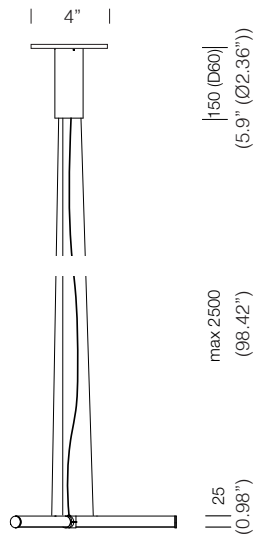

YPSO

SUSPENSION

TYPE:

PROJECT NAME:

The name ypsos refers to the letter ypsilon on which its shape is inspired. The light is spread in three directions creating a large area of illumination. When installed in group, ypsos seems to create structures in the air. A 3D printed connection piece is holding the tubes in place and provides a nice detail to the design. Ypsos is provided with 3 steel cables so that the lamp can be installed horizontally or oblique by adjusting each cable individually. This playful pendant lamp is equipped with a high efficient LED strip, comes in two different sizes and is available in black and white.

white painted
black painted

T94H2DWLD
T94H2DZLD

ypso L - 2700K (815 Lumens)

white painted
black painted

T94H4DWLD
T94H4DZLD

SPECIFICATION SHEET

ORDERING INFO

Model (Order Code)