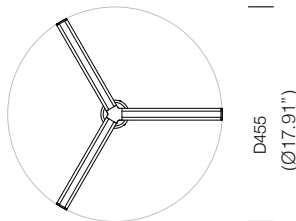

YPSO

SUSPENSION

TYPE:

PROJECT NAME:

The name ypsos refers to the letter ypsilon on which its shape is inspired. The light is spread in three directions creating a large area of illumination. When installed in group, ypsos seems to create structures in the air. A 3D printed connection piece is holding the tubes in place and provides a nice detail to the design. Ypsos is provided with 3 steel cables so that the lamp can be installed horizontally or oblique by adjusting each cable individually. This playful pendant lamp is equipped with a high efficient LED strip, comes in two different sizes and is available in black and white.

white painted
black painted

T94H2DWLD
T94H2DZLD

ypso L - 2700K (815 Lumens)

white painted
black painted

T94H4DWLD
T94H4DZLD

SPECIFICATION SHEET

ORDERING INFO

Model (Order Code)