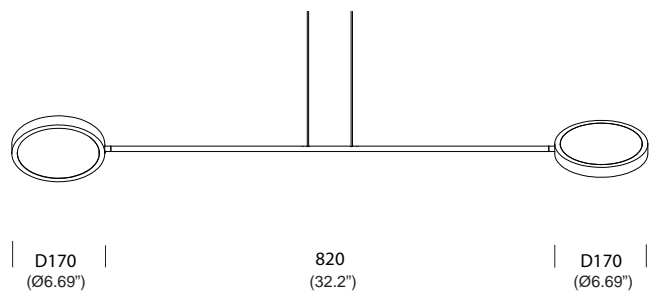

mobi arm M - 80cm (2x1385 Lumens)

LED	2x10W	dim to warm	2850K-2200K	

black painted
white painted

T101P2DZL
T101P2DWL