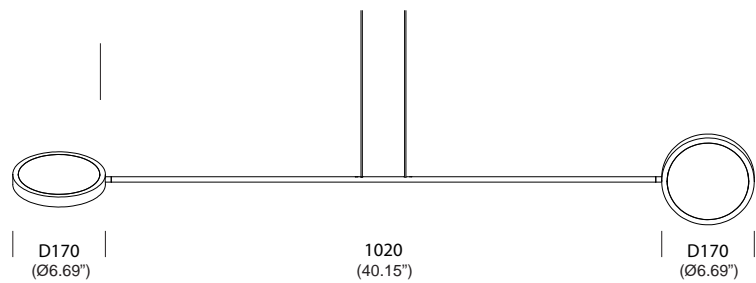

mobi arm L - 100cm (2x1385 Lumens)

LED	2x10W	dim to warm	2850K-2200K	

black painted
white painted

T101P3DZL
T101P3DWL

SPECIFICATION SHEET

tossB®

A **Luminart** BRAND

WWW.TOSSBLIGHTING.COM

Last updated: 05/06/21