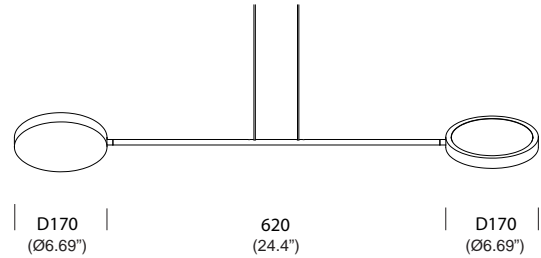

MOBI

SUSPENSION

TYPE:

PROJECT NAME:

Mobi Arms (See previous page for Bases)

mobi arm S - 60cm (2x1385 Lumens)

LED	2x10W	dim to warm	2850K-2200K	

black painted
white painted

T101P1DZL
T101P1DWL