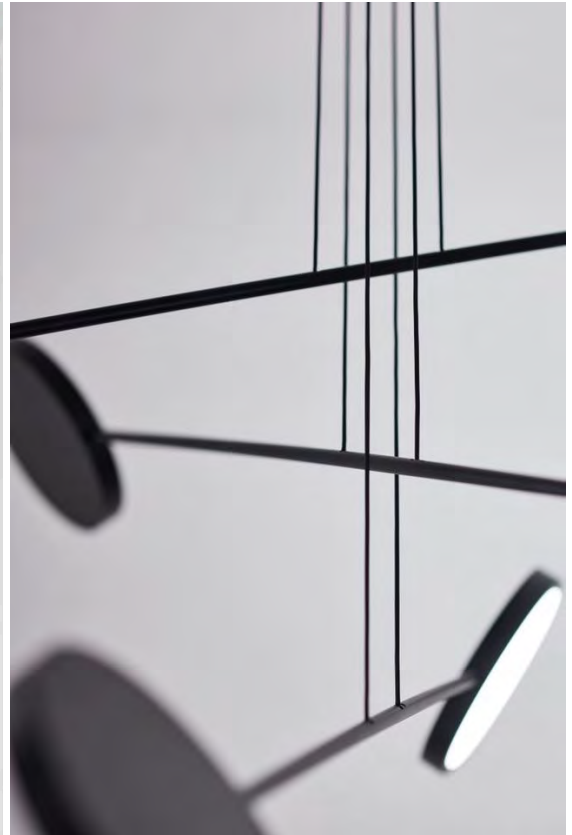

# MOBI

SUSPENSION

TYPE:

PROJECT NAME:

SPECIFICATION SHEET

*mobi*  
design by ghera magis

Each "mobi" arm has 2 circular LED sources that are connected with a thin tube and balanced by 2 cables. Every LED cylinder is rotatable and makes it easy to control and direct the light wherever necessary. At the basis of the design of mobi are highly functional, dim to warm LED modules and optimal light diffusion through precisely calculated optical diffusers. Mobi can be used as a single or double installation to create a graphic and minimalistic character, but combined together they will transform into an eye-catching chandelier. Its simple and timeless shapes make mobi adaptable for all spaces.