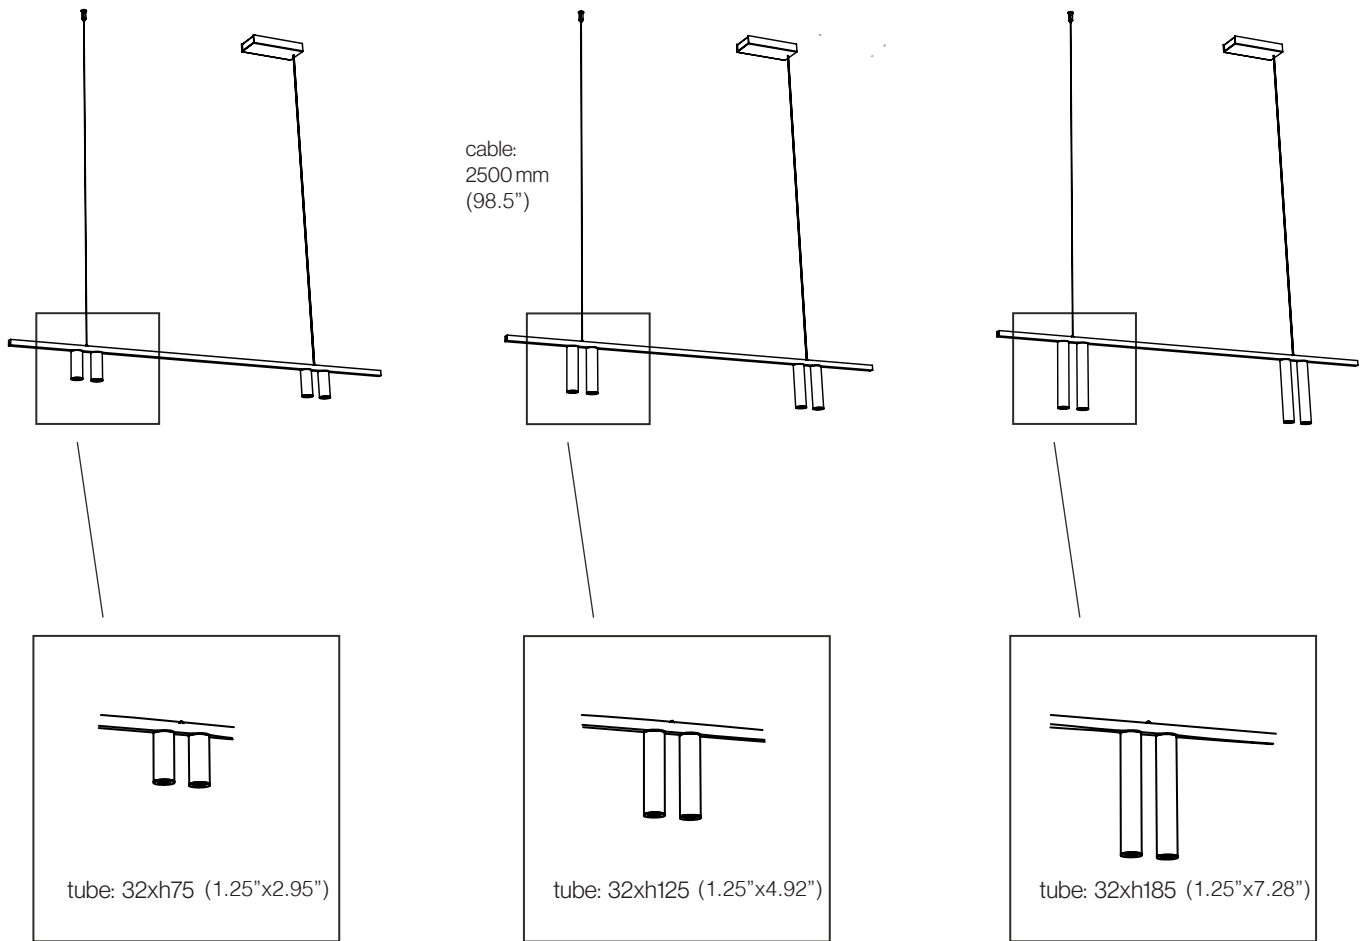

## DIMENSIONS

Twins Lines is available in two structural sizes with an additional choice of three sizes of LED tubes.

**Twins Lines 120:** Length of 120cm (47.24")

**Tube S:** 32mm x 75mm height (1.25" x 2.95")

**Twins Lines 180:** Length of 180cm (70.86")

**Tube M:** 32mm x 125mm height (1.25" x 4.92")

**Tube L:** 32mm x 185mm height (1.25" x 7.28")

The height (thickness) of the Lines structure is 12mm (0.47")