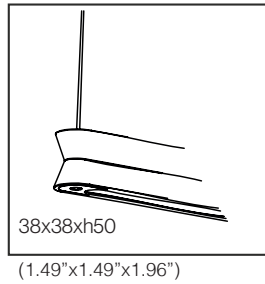

# CIRCUS LINE

SUSPENSION

TYPE:

PROJECT NAME:

CIRCUS S

CIRCUS M/L

distance between the cables:

CIRCUS S	343mm (13.5")
CIRCUS M	623mm (24.52")
CIRCUS L	903mm (35.55")