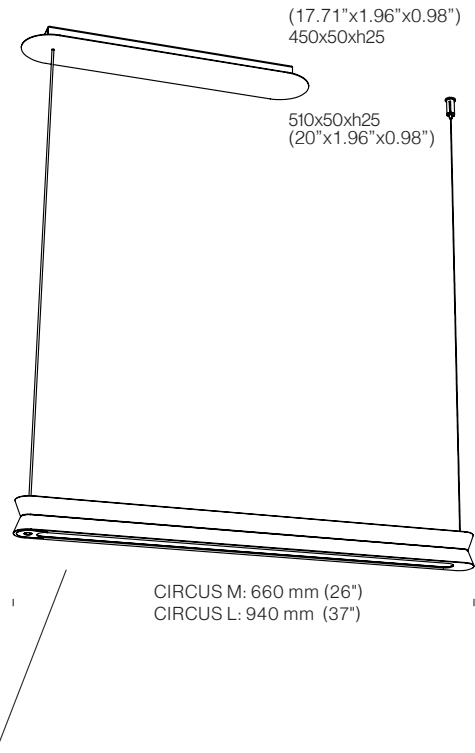

# CIRCUS LINE

SUSPENSION

TYPE:

PROJECT NAME:

CIRCUS S

CIRCUS M/L

distance between the cables:

CIRCUS S	343mm (13.5")
CIRCUS M	623mm (24.52")
CIRCUS L	903mm (35.55")