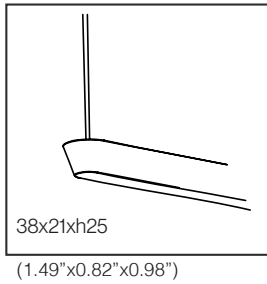

# CIRCUS LINE

SUSPENSION

TYPE:

PROJECT NAME:

CIRCUS S

CIRCUS M/L

distance between the cables:

CIRCUS S	343mm (13.5")
CIRCUS M	623mm (24.52")
CIRCUS L	903mm (35.55")