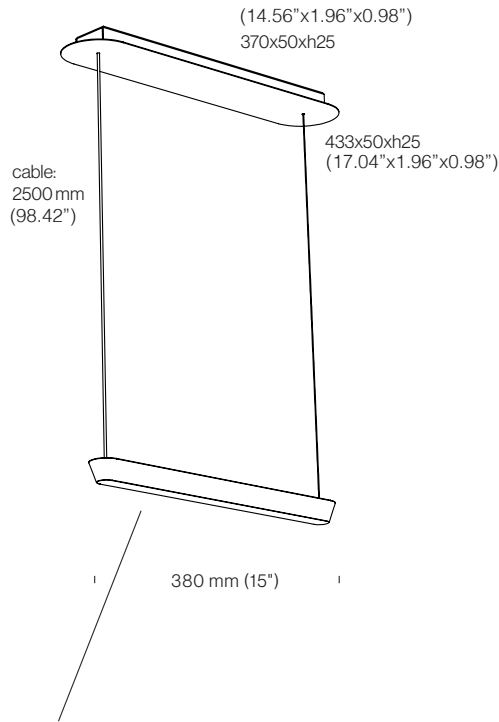

# CIRCUS LINE

SUSPENSION

TYPE:

PROJECT NAME:

CIRCUS S

CIRCUS M/L

distance between the cables:

CIRCUS S	343mm (13.5")
CIRCUS M	623mm (24.52")
CIRCUS L	903mm (35.55")