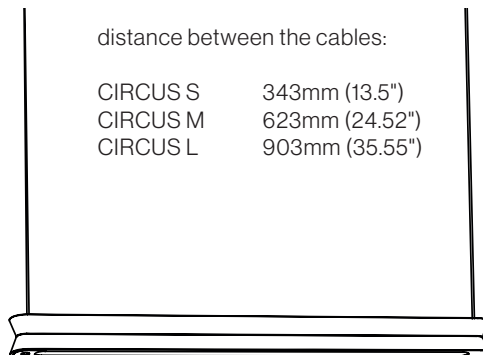

# CIRCUS LINE

SUSPENSION

TYPE:

PROJECT NAME:

CIRCUS S

CIRCUS M/L

distance between the cables:

CIRCUS S	343mm (13.5")
CIRCUS M	623mm (24.52")
CIRCUS L	903mm (35.55")