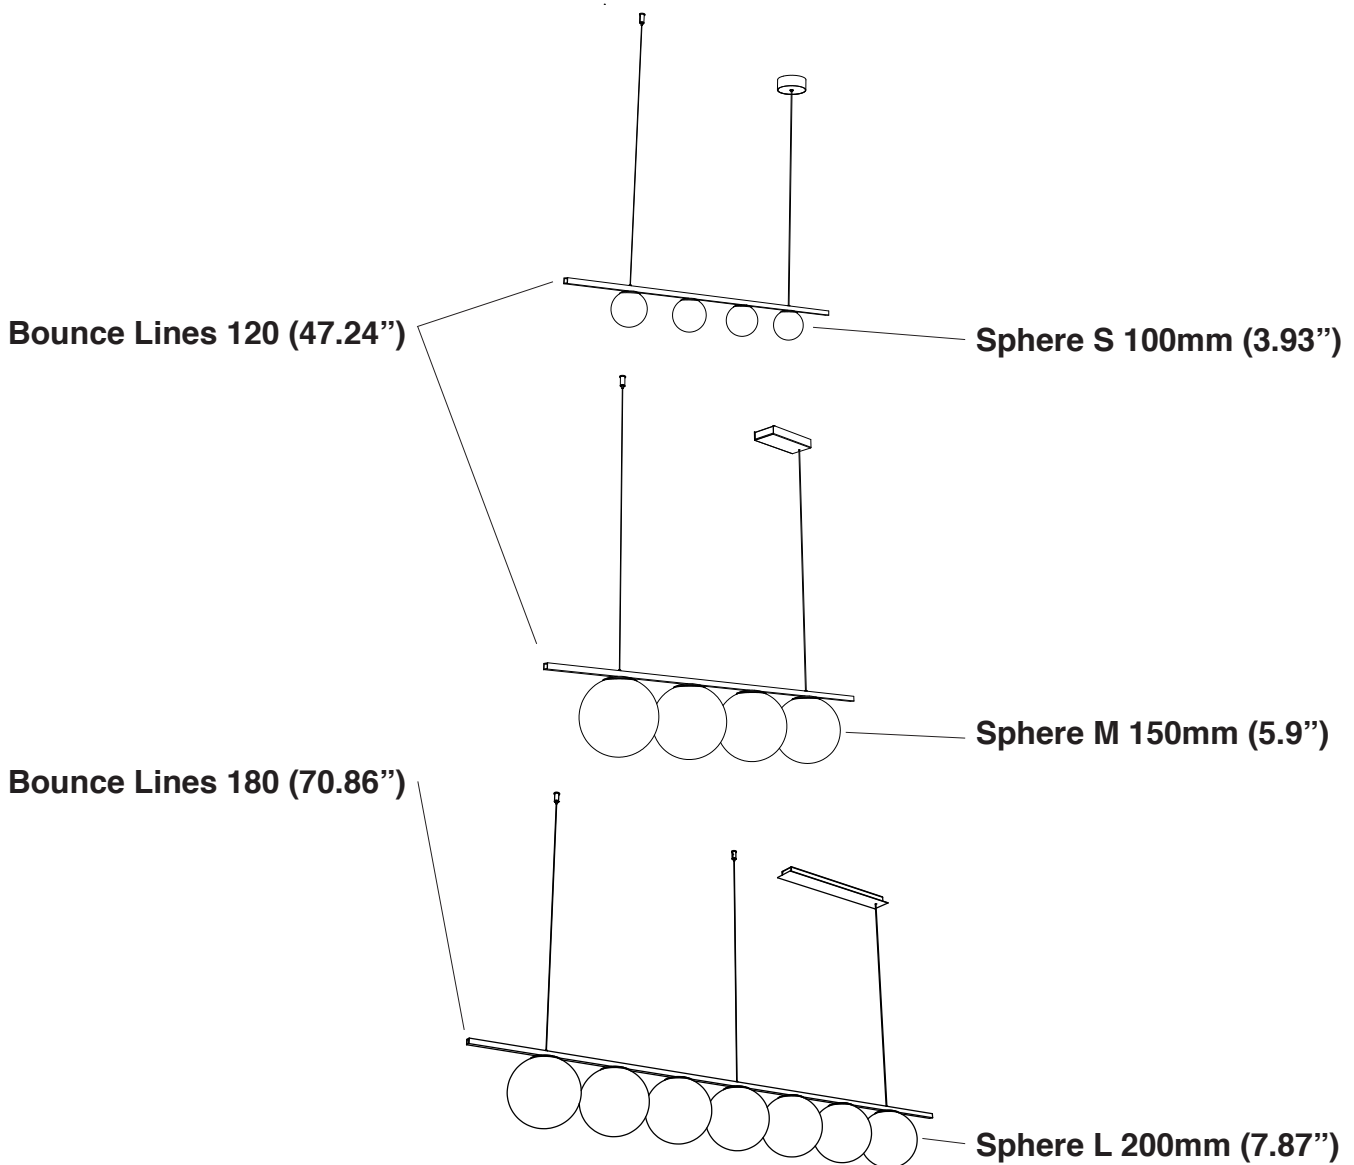

A **Luminart** BRAND

WWW.TOSSBLIGHTING.COM

BOUNCE LINES

SUSPENSION

TYPE:

PROJECT NAME:

DIMENSIONS

Bounce Lines is available in two structural sizes with an additional choice of three sizes of LED spheres.

Bounce Lines 120: Length of 120cm (47.24") **Sphere S:** Diameter of 100mm (3.93")

Bounce Lines 180: Length of 180cm (70.86") **Sphere M:** Diameter of 150mm (5.9")

Sphere L: Diameter of 200mm (7.87")

The height (thickness) of the Lines structure is 12mm (0.47")