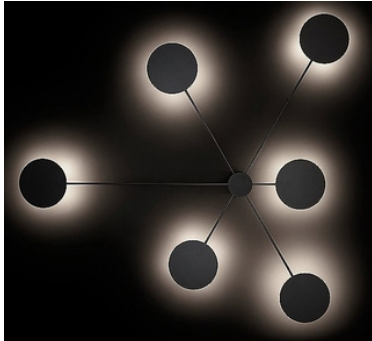

ROUND CONTROL MINI CC LED TYPE:

CEILING/WALL

PROJECT NAME:

round control mini 2/4/6 base

voltage	120V
class	1
diameter	80 mm (3.14")
height	100 mm (3.93")

order code base 2-arm

white	L30T100H4DWL
black	L30T100H4DZL

order code base 4-arm

white	L30T100H5DWL
black	L30T100H5DZL

order code base 6-arm

white	L30T100H6DWL
black	L30T100H6DZL

round control mini arm 1

Ø130
(Ø5.11")

lamp type	LED
colour temp.	2700K
max. watt	4W
voltage	120V
lumen	600
length	250 mm (9.84")
width	130 mm (5.11")

order code

white	L30T100P7DWLCA
black	L30T100P7DZLCA

round control mini arm 2

Ø130
(Ø5.11")

lamp type	LED
colour temp.	2700K
max. watt	4W
voltage	120V
lumen	600
length	350 mm (13.77")
width	130 mm (5.11")

order code

white	L30T100P8DWLCA
black	L30T100P8DZLCA

round control mini arm 3

Ø130
(Ø5.11")

lamp type	LED
colour temp.	2700K
max. watt	4W
voltage	120V
lumen	600
length	450 mm (17.71")
width	130 mm (5.11")

order code

white	L30T100P9DWLCA
black	L30T100P9DZLCA

round control mini arm 4

Ø130
(Ø5.11")

lamp type	LED
colour temp.	2700K
max. watt	4W
voltage	120V
lumen	600
length	550 mm (21.65")
width	130 mm (5.11")

order code

white	L30T100P10DWLCA
black	L30T100P10DZLCA

round control mini arm 5

Ø130
(Ø5.11")

lamp type	LED
colour temp.	2700K
max. watt	4W
voltage	120V
lumen	600
length	650 mm (25.6")
width	130 mm (5.11")

order code

white	L30T100P11DWLCA
black	L30T100P11DZLCA

SPECIFICATION SHEET

ORDERING INFO

Model (Order Code)

Voltage

Dimming

Please note:

277V is only compatible with 0-10V dimming

1. ☐ 120V
   ☐ 277V

1. ☐ LTE (Leading/Trailing Edge Dim)
   ☐ 010V (0-10V)

Installation note: Comes with a 4" backplate that mounts to a standard junction box

tossB®

WWW.TOSSBLIGHTING.COM

Last updated: 1/21/21

A **Luminart** BRAND