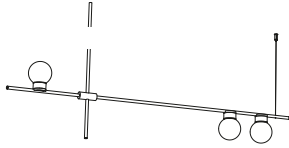

TRIBES GLOBE CC LED

SUSPENSION

TYPE:

PROJECT NAME:

tribes globe H1 - 60cm

lamp type	LED (DIM TRIAC)
colour temp.	2700K
max. watt	3 x 6W
voltage	120V
lumen	3 x 600
class	2
gear	-
length	1400 mm (55.11")
width	55 mm (2.16")
height	600 mm (23.62")

order code

white	T98SP1DWLCA
black	T98SP1DZLCA
white / gold	T98SP1DWLLBCA
black / gold	T98SP1DZLLBCA