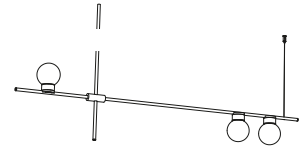

tribes globe H8 - 140cm

lamp type	LED (DIM TRIAC)
colour temp.	2700K
max. watt	3 x 6W
voltage	120V
lumen	3 x 600
class	2
gear	-
length	1400 mm (55.11")
width	55 mm (2.16")
height	1400 mm (55.11")

order code

white	T98SP8DWLCA
black	T98SP8DZLCA
white / gold	T98SP8DWLLBCA
black / gold	T98SP8DZLLBCA

SPECIFICATION SHEET