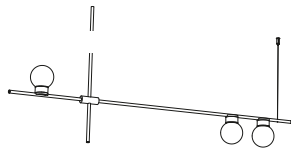

TRIBES GLOBE G9 LED

SUSPENSION

TYPE:

PROJECT NAME:

tribes globe H1 - 60cm

lamp type	G9LED (DIM TRIAC)
colour temp.	2700K, 3000K, 4000K
max. watt	3 x 5W
voltage	120V
lumen	3 x 600
class	2
gear	-
length	1400 mm (55.11")
width	55 mm (2.16")
height	600 mm (23.62")

order code

white	T98SP1HWLG9
black	T98SP1HZLG9
white / gold	T98SP1HWLLBG9
black / gold	T98SP1HZLLBG9