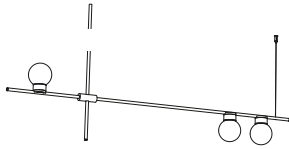

tribes globe H5 - 110cm

lamp type	LED (DIM TRIAC)
colour temp.	2700K
max. watt	3 x 6W
voltage	120V
lumen	3 x 600
class	2
gear	-
length	1400 mm (55.11")
width	55 mm (2.16")
height	1100 mm (43.3")

order code

white	T98SP5DWLCA
black	T98SP5DZLCA
white / gold	T98SP5DWLLBCA
black / gold	T98SP5DZLLBCA