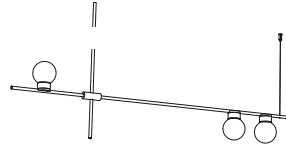

tribes globe H3 - 80cm

lamp type	LED(DIM TRIAC)
colour temp.	2700K
max. watt	3 x 6W
voltage	120V
lumen	3 x 600
class	2
gear	-
length	1400 mm (55.11")
width	55 mm (2.16")
height	800 mm (31.49")

order code

white	T98SP3DWLCA
black	T98SP3DZLCA
white / gold	T98SP3DWLLBCA
black / gold	T98SP3DZLLBCA