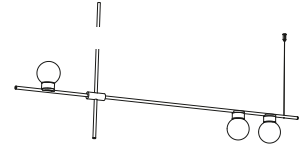

tribes globe H4 - 100cm

lamp type	LED (DIM TRIAC)
colour temp.	2700K
max. watt	3 x 6W
voltage	120V
lumen	3 x 600
class	2
gear	-
length	1400 mm (55.11")
width	55 mm (2.16")
height	1000 mm (39.37")

order code

white	T98SP4DWLCA
black	T98SP4DZLCA
white / gold	T98SP4DWLLBCA
black / gold	T98SP4DZLLBCA