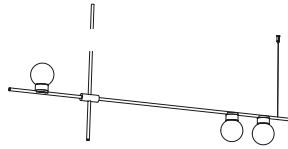

tribes globe H6 - 120cm

lamp type	LED (DIM TRIAC)
colour temp.	2700K
max. watt	3 x 6W
voltage	120V
lumen	3 x 600
class	2
gear	-
length	1400 mm (55.11")
width	55 mm (2.16")
height	1200 mm (47.24")

order code

white	T98SP6DWLCA
black	T98SP6DZLCA
white / gold	T98SP6DWLLBCA
black / gold	T98SP6DZLLBCA