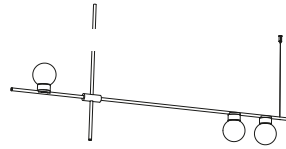

tribes globe H7 - 130cm

lamp type	LED (DIM TRIAC)
colour temp.	2700K
max. watt	3 x 6W
voltage	120V
lumen	3 x 600
class	2
gear	-
length	1400 mm (55.11")
width	55 mm (2.16")
height	1300 mm (51.18")

order code

white	T98SP7DWLCA
black	T98SP7DZLCA
white / gold	T98SP7DWLLBCA
black / gold	T98SP7DZLLBCA