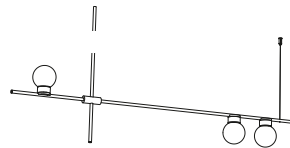

tribes globe H3 - 80cm

lamp type	G9LED (DIM TRIAC)
colour temp.	2700K, 3000K, 4000K
max. watt	3 x 5W
voltage	120V
lumen	3 x 600
class	2
gear	-
length	1400 mm (55.11")
width	55 mm (2.16")
height	800 mm (31.49")

order code

white	T98SP3HWLG9
black	T98SP3HZLG9
white / gold	T98SP3HWLLBG9
black / gold	T98SP3HZLLBG9