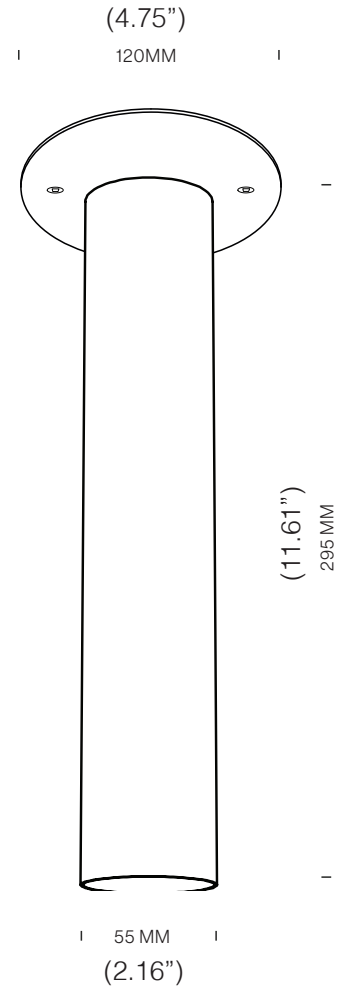

WWW.TOSSBLIGHTING.COM

VICTOR™ FIXED

CEILING

TYPE:

PROJECT NAME:

VICTOR GU10 FIXED 120

| | |
|-----------|--------------|
| LAMP TYPE | RETROFIT LED |
| FITTING | GU10 |
| WATTAGE | 10W |
| VOLTAGE | 120V |
| CLASS | 1 |
| GEAR | - |

ORDER CODE

| | |
|---------------|--------------|
| BLACK | L30T104C1HZL |
| BRONZE | L30T104C1HOE |
| BRUSHED BRASS | L30T104C1HLB |
| WHITE | L30T104C1HWL |

VICTOR GU10 FIXED 200

| | |
|-----------|--------------|
| LAMP TYPE | RETROFIT LED |
| FITTING | GU10 |
| WATTAGE | 10W |
| VOLTAGE | 120V |
| CLASS | 1 |
| GEAR | - |

ORDER CODE

| | |
|---------------|--------------|
| BLACK | L30T104C2HZL |
| BRONZE | L30T104C2HOE |
| BRUSHED BRASS | L30T104C2HLB |
| WHITE | L30T104C2HWL |

VICTOR GU10 FIXED 295

| | |
|-----------|--------------|
| LAMP TYPE | RETROFIT LED |
| FITTING | GU10 |
| WATTAGE | 10W |
| VOLTAGE | 120V |
| CLASS | 1 |
| GEAR | - |

PROJECT NAME:

VICTOR FIXED 120

VICTOR FIXED 200

VICTOR FIXED 295

Installation Note:
Fixture includes Ø4.75"
round backplate

SPECIFICATION SHEET