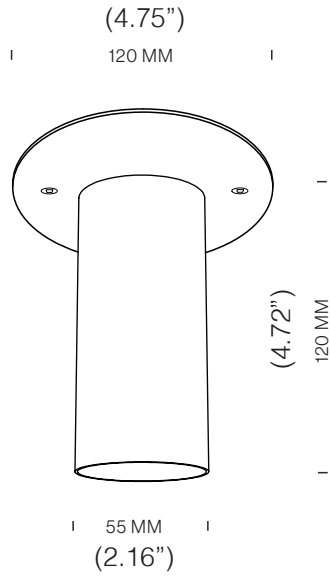

PROJECT NAME:

VICTOR FIXED 120

VICTOR FIXED 200

VICTOR FIXED 295

Installation Note:
Fixture includes Ø4.75"
round backplate

SPECIFICATION SHEET