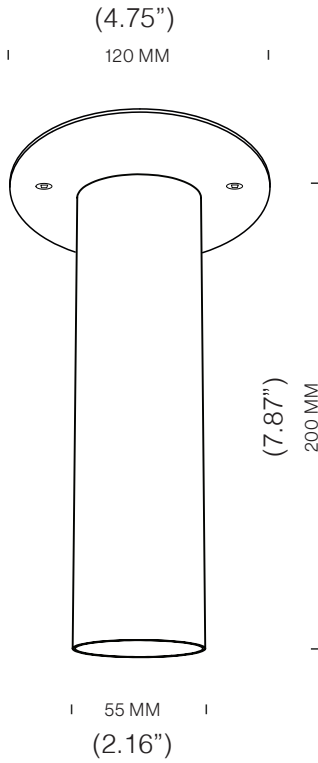

ORDER CODE

| | |
|---------------|--------------|
| BLACK | L30T104C1HZL |
| BRONZE | L30T104C1HOE |
| BRUSHED BRASS | L30T104C1HLB |
| WHITE | L30T104C1HWL |

VICTOR GU10 FIXED 200

| | |
|-----------|--------------|
| LAMP TYPE | RETROFIT LED |
| FITTING | GU10 |
| WATTAGE | 10W |
| VOLTAGE | 120V |
| CLASS | 1 |
| GEAR | - |

ORDER CODE

| | |
|---------------|--------------|
| BLACK | L30T104C2HZL |
| BRONZE | L30T104C2HOE |
| BRUSHED BRASS | L30T104C2HLB |
| WHITE | L30T104C2HWL |

VICTOR GU10 FIXED 295

| | |
|-----------|--------------|
| LAMP TYPE | RETROFIT LED |
| FITTING | GU10 |
| WATTAGE | 10W |
| VOLTAGE | 120V |
| CLASS | 1 |
| GEAR | - |

ORDER CODE

| | |
|---------------|--------------|
| BLACK | L30T104C3DZL |
| BRONZE | L30T104C3DOE |
| BRUSHED BRASS | L30T104C3DLB |
| WHITE | L30T104C3DWL |

SPECIFICATION SHEET

VICTOR™ FIXED

CEILING

TYPE:

PROJECT NAME:

VICTOR FIXED 120

VICTOR FIXED 200

VICTOR FIXED 295

Installation Note:
Fixture includes Ø4.75"
round backplate

SPECIFICATION SHEET