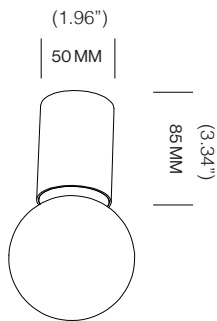

ROZETTA™

CEILING/WALL

TYPE:

PROJECT NAME:

ROZETTA S

LAMP TYPE	RETROFIT LED
FITTING	E26
WATTAGE	15W
VOLTAGE	120V
CLASS	1

ORDER CODE

BLACK	L30T52C1IZL
CHROME	L30T52C1IAP
GOLD	L30T52C1IAD
WHITE	L30T52C1IWL

ROZETTA M

LAMP TYPE	RETROFIT LED
FITTING	E26
WATTAGE	15W
VOLTAGE	120V
CLASS	1

ORDER CODE

BLACK	L30T52C2IZL
CHROME	L30T52C2IAP
GOLD	L30T52C2IAD
WHITE	L30T52C2IWL

ROZETTA L

LAMP TYPE	RETROFIT LED
FITTING	E26
WATTAGE	15W
VOLTAGE	120V
CLASS	1

ORDER CODE

BLACK	L30T52C3IZL
CHROME	L30T52C3IAP
GOLD	L30T52C3IAD
WHITE	L30T52C3IWL

SPECIFICATION SHEET

Installation Note: Fixture comes with a 4" backplate that mounts to a standard junction box.

tossb®

A **Luminart** BRAND