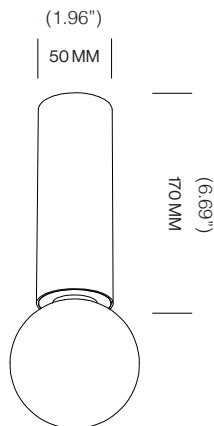

ROZETTA™

CEILING/WALL

TYPE:

PROJECT NAME:

ROZETTA S

LAMP TYPE	RETROFIT LED
FITTING	E26
WATTAGE	15W
VOLTAGE	120V
CLASS	1

ORDER CODE

BLACK	L30T52C1IZL
CHROME	L30T52C1IAP
GOLD	L30T52C1IAD
WHITE	L30T52C1IWL

ROZETTA M

LAMP TYPE	RETROFIT LED
FITTING	E26
WATTAGE	15W
VOLTAGE	120V
CLASS	1

ORDER CODE

BLACK	L30T52C2IZL
CHROME	L30T52C2IAP
GOLD	L30T52C2IAD
WHITE	L30T52C2IWL

ROZETTA L

LAMP TYPE	RETROFIT LED
FITTING	E26
WATTAGE	15W
VOLTAGE	120V
CLASS	1

ORDER CODE

BLACK	L30T52C3IZL
CHROME	L30T52C3IAP
GOLD	L30T52C3IAD
WHITE	L30T52C3IWL

SPECIFICATION SHEET

Installation Note: Fixture comes with a 4" backplate that mounts to a standard junction box.

tossb®

A **Luminart** BRAND