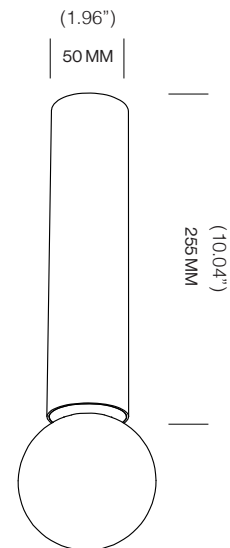

ROZETTA™

CEILING/WALL

TYPE:

PROJECT NAME:

ROZETTA S

LAMP TYPE	RETROFIT LED
FITTING	E26
WATTAGE	15W
VOLTAGE	120V
CLASS	1

ORDER CODE

BLACK	L30T52C1IZL
CHROME	L30T52C1IAP
GOLD	L30T52C1IAD
WHITE	L30T52C1IWL

ROZETTA M

LAMP TYPE	RETROFIT LED
FITTING	E26
WATTAGE	15W
VOLTAGE	120V
CLASS	1

ORDER CODE

BLACK	L30T52C2IZL
CHROME	L30T52C2IAP
GOLD	L30T52C2IAD
WHITE	L30T52C2IWL

ROZETTA L

LAMP TYPE	RETROFIT LED
FITTING	E26
WATTAGE	15W
VOLTAGE	120V
CLASS	1

ORDER CODE

BLACK	L30T52C3IZL
CHROME	L30T52C3IAP
GOLD	L30T52C3IAD
WHITE	L30T52C3IWL

SPECIFICATION SHEET

Installation Note: Fixture comes with a 4" backplate that mounts to a standard junction box.

tossb®

A **Luminart** BRAND