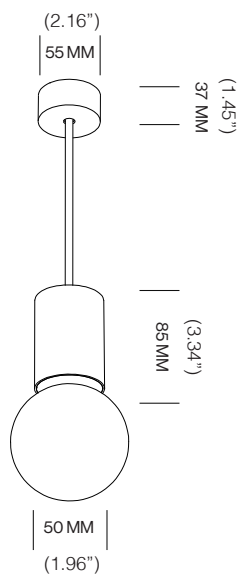

ROZETTA™

SUSPENSION

TYPE:

PROJECT NAME:

ROZETTA SUSPENSION S

LAMP TYPE	RETROFIT LED
FITTING	E26
WATTAGE	15W
VOLTAGE	120V
CLASS	1

ORDER CODE

BLACK	L30T52H1IZL
CHROME	L30T52H1IAP
GOLD	L30T52H1IAD
WHITE	L30T52H1IWL

ROZETTA SUSPENSION M

LAMP TYPE	RETROFIT LED
FITTING	E26
WATTAGE	15W
VOLTAGE	120V
CLASS	1

ORDER CODE

BLACK	L30T52H2IZL
CHROME	L30T52H2IAP
GOLD	L30T52H2IAD
WHITE	L30T52H2IWL

ROZETTA SUSPENSION L

LAMP TYPE	RETROFIT LED
FITTING	E26
WATTAGE	15W
VOLTAGE	120V
CLASS	1

ORDER CODE

BLACK	L30T52H3IZL
CHROME	L30T52H3IAP
GOLD	L30T52H3IAD
WHITE	L30T52H3IWL

SPECIFICATION SHEET

Installation Note: Fixture comes with a 4" backplate that mounts to a standard junction box.

tossb®

A **Luminart** BRAND