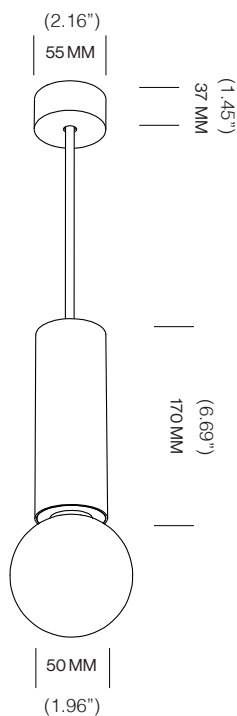

ROZETTA™

SUSPENSION

TYPE:

PROJECT NAME:

ROZETTA SUSPENSION S

LAMP TYPE	RETROFIT LED
FITTING	E26
WATTAGE	15W
VOLTAGE	120V
CLASS	1

ORDER CODE

BLACK	L30T52H1IZL
CHROME	L30T52H1IAP
GOLD	L30T52H1IAD
WHITE	L30T52H1IWL

ROZETTA SUSPENSION M

LAMP TYPE	RETROFIT LED
FITTING	E26
WATTAGE	15W
VOLTAGE	120V
CLASS	1

ORDER CODE

BLACK	L30T52H2IZL
CHROME	L30T52H2IAP
GOLD	L30T52H2IAD
WHITE	L30T52H2IWL

ROZETTA SUSPENSION L

LAMP TYPE	RETROFIT LED
FITTING	E26
WATTAGE	15W
VOLTAGE	120V
CLASS	1

ORDER CODE

BLACK	L30T52H3IZL
CHROME	L30T52H3IAP
GOLD	L30T52H3IAD
WHITE	L30T52H3IWL

SPECIFICATION SHEET

Installation Note: Fixture comes with a 4" backplate that mounts to a standard junction box.

tossb®

A **Luminart** BRAND