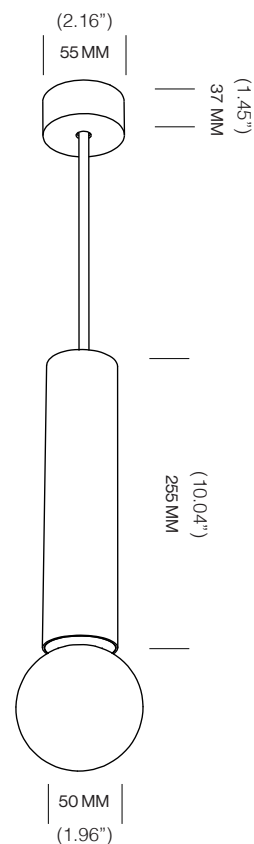

ROZETTA™

SUSPENSION

TYPE:

PROJECT NAME:

ROZETTA SUSPENSION S

LAMP TYPE	RETROFIT LED
FITTING	E26
WATTAGE	15W
VOLTAGE	120V
CLASS	1

ORDER CODE

BLACK	L30T52H1IZL
CHROME	L30T52H1IAP
GOLD	L30T52H1IAD
WHITE	L30T52H1IWL

ROZETTA SUSPENSION M

LAMP TYPE	RETROFIT LED
FITTING	E26
WATTAGE	15W
VOLTAGE	120V
CLASS	1

ORDER CODE

BLACK	L30T52H2IZL
CHROME	L30T52H2IAP
GOLD	L30T52H2IAD
WHITE	L30T52H2IWL

ROZETTA SUSPENSION L

LAMP TYPE	RETROFIT LED
FITTING	E26
WATTAGE	15W
VOLTAGE	120V
CLASS	1

ORDER CODE

BLACK	L30T52H3IZL
CHROME	L30T52H3IAP
GOLD	L30T52H3IAD
WHITE	L30T52H3IWL

SPECIFICATION SHEET

Installation Note: Fixture comes with a 4" backplate that mounts to a standard junction box.

tossb®

A **Luminart** BRAND